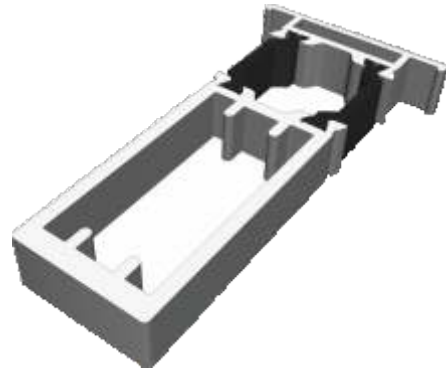

ETC358 - 32mm Extension For 53mm Frames

Couplers

ETC353 - 15mm Coupler For 53mm Frame

ETC356 - 25mm Coupler For 53mm Frame

ETC357 - 25mm Coupler For 70mm Frame

ETC853 - 20mm Coupler For 70mm Frame

Bay Pole & Adapters

ETC080 - Variable Bay Pole For 70mm Frames (Non Structural)

ETC081 - 169° - 150° Pole Adaptor

ETC082 - 149° - 130° Pole Adaptor

ETC083 - 129° - 115° Pole Adaptor

Bay Pole & Corner Posts

ETC869 - Circular Bay Pole For 53mm Frames (Non Structural)