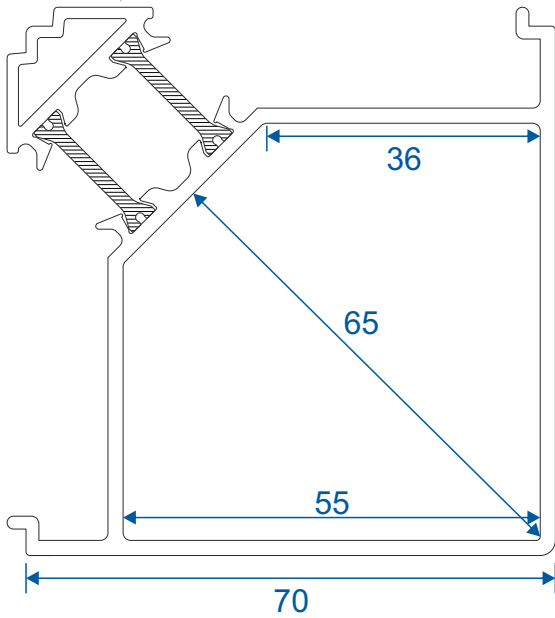

ETC080 - Variable Bay Pole For 70mm Frames (Non Structural)

ETC081 - 169° - 150° Pole Adaptor

ETC082 - 149° - 130° Pole Adaptor

ETC083 - 129° - 115° Pole Adaptor

Bay Pole & Corner Posts

ETC869 - Circular Bay Pole For 53mm Frames (Non Structural)

125° - 180°

ETC048 - 90° Corner Post For 70mm Frames (Non Structural)

ETC347 - 90° Corner Post For 53mm Frames (Non Structural)

Cills

ETC451 - 85mm Cill

ETC457 - 150mm Cill

Cills

ETC458 - 190mm Cill