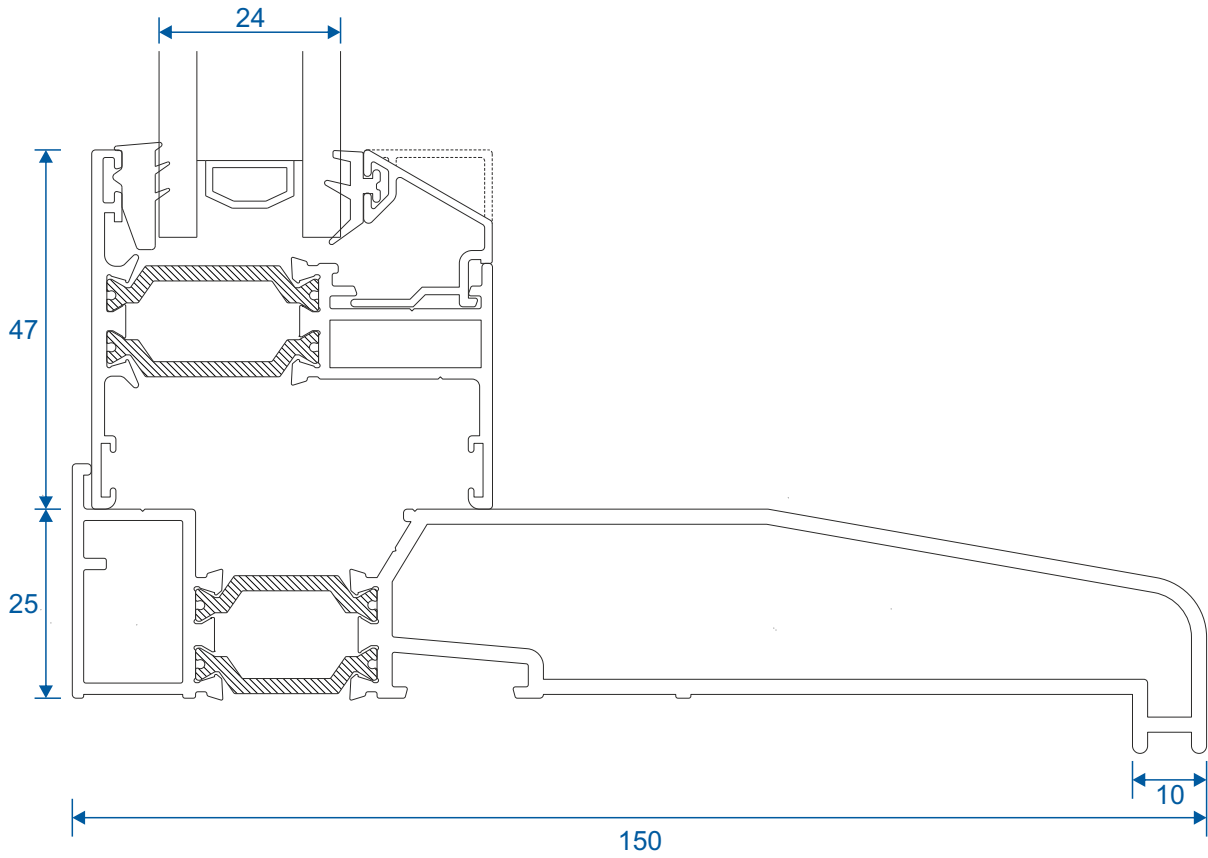

Fixed Windows

Fixed Window Using ETC310 Frame