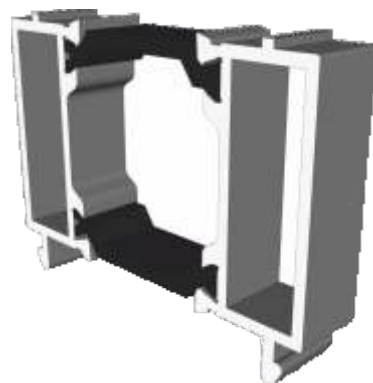

ETC358 - 32mm Extension For 53mm Frames