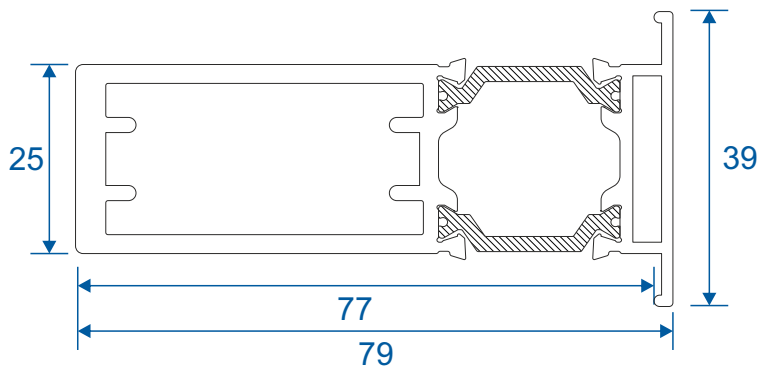

ETC374 - 24mm Square Bead For Vents

ETC366 - 28mm Square Bead

VL72 - Weather Bar

Extensions

DV515 - 42mm Extension For 70mm Frames

ETD057 - 20mm Extension For 70mm Frames

ETC352 - 42mm Extension For 53mm Frames

ETC358 - 32mm Extension For 53mm Frames

Couplers

ETC353 - 15mm Coupler For 53mm Frame

ETC356 - 25mm Coupler For 53mm Frame

ETC357 - 25mm Coupler For 70mm Frame

ETC853 - 20mm Coupler For 70mm Frame

Bay Pole & Adapters

ETC080 - Variable Bay Pole For 70mm Frames (Non Structural)

ETC081 - 169° - 150° Pole Adaptor

ETC082 - 149° - 130° Pole Adaptor

ETC083 - 129° - 115° Pole Adaptor

Bay Pole & Corner Posts

ETC869 - Circular Bay Pole For 53mm Frames (Non Structural)