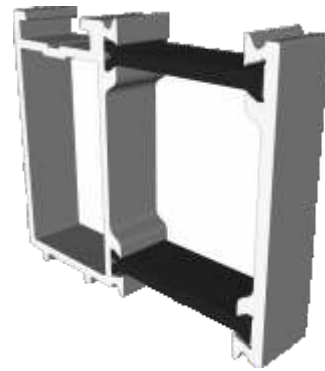

ETC374 - 24mm Square Bead For Vents

ETC366 - 28mm Square Bead

VL72 - Weather Bar

Extensions

DV515 - 42mm Extension For 70mm Frames

ETD057 - 20mm Extension For 70mm Frames

ETC352 - 42mm Extension For 53mm Frames

ETC358 - 32mm Extension For 53mm Frames

Couplers

ETC353 - 15mm Coupler For 53mm Frame

ETC356 - 25mm Coupler For 53mm Frame

ETC357 - 25mm Coupler For 70mm Frame

ETC853 - 20mm Coupler For 70mm Frame

Bay Pole & Adapters

ETC080 - Variable Bay Pole For 70mm Frames (Non Structural)

ETC081 - 169° - 150° Pole Adaptor

ETC082 - 149° - 130° Pole Adaptor

ETC083 - 129° - 115° Pole Adaptor

Bay Pole & Corner Posts

ETC869 - Circular Bay Pole For 53mm Frames (Non Structural)