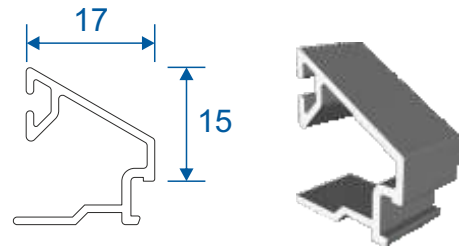

Outer Frames

ETC310 - 53mm Equal Leg

ETC304 - 70mm Square Direct Fix

ETC420 - 53mm Odd Leg

Transom / Mullion

ETC333 - 48mm Transom / Mullion

Opening Vents

ETC324N - Internally Glazed Flat Vent

ETC326 - Internally Glazed Feature Vent

Opening Vents

ETC321 - Externally Glazed Feature Vent

ETC328N - Externally Glazed Square Vent

Beads & Weather Bar

ETC370 - 24mm Square Bead

ETC364 - 24mm Chamfered Bead

ETC374 - 24mm Square Bead For Vents

ETC366 - 28mm Square Bead

VL72 - Weather Bar

Extensions

DV515 - 42mm Extension For 70mm Frames

ETD057 - 20mm Extension For 70mm Frames

ETC352 - 42mm Extension For 53mm Frames