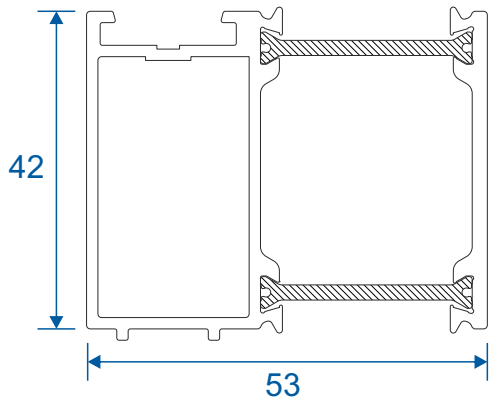

ETC374 - 24mm Square Bead For Vents

ETC366 - 28mm Square Bead

VL72 - Weather Bar

Extensions

DV515 - 42mm Extension For 70mm Frames

ETD057 - 20mm Extension For 70mm Frames

ETC352 - 42mm Extension For 53mm Frames

ETC358 - 32mm Extension For 53mm Frames

Couplers

ETC353 - 15mm Coupler For 53mm Frame

ETC356 - 25mm Coupler For 53mm Frame

ETC357 - 25mm Coupler For 70mm Frame

ETC853 - 20mm Coupler For 70mm Frame

Bay Pole & Adapters