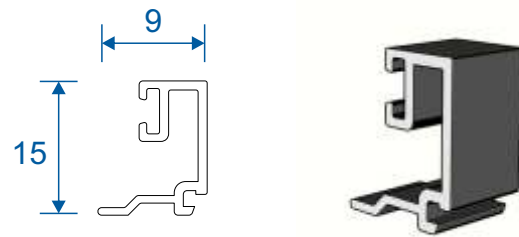

Outer Frames

ETC310 - 53mm Equal Leg

ETC304 - 70mm Square Direct Fix

ETC420 - 53mm Odd Leg

Transom / Mullion

ETC333 - 48mm Transom / Mullion

Opening Vents

ETC324N - Internally Glazed Flat Vent

ETC326 - Internally Glazed Feature Vent

Opening Vents

ETC321 - Externally Glazed Feature Vent

ETC328N - Externally Glazed Square Vent

Beads & Weather Bar

ETC370 - 24mm Square Bead

ETC364 - 24mm Chamfered Bead

ETC374 - 24mm Square Bead For Vents

ETC366 - 28mm Square Bead

VL72 - Weather Bar

Extensions

DV515 - 42mm Extension For 70mm Frames

ETD057 - 20mm Extension For 70mm Frames

ETC352 - 42mm Extension For 53mm Frames