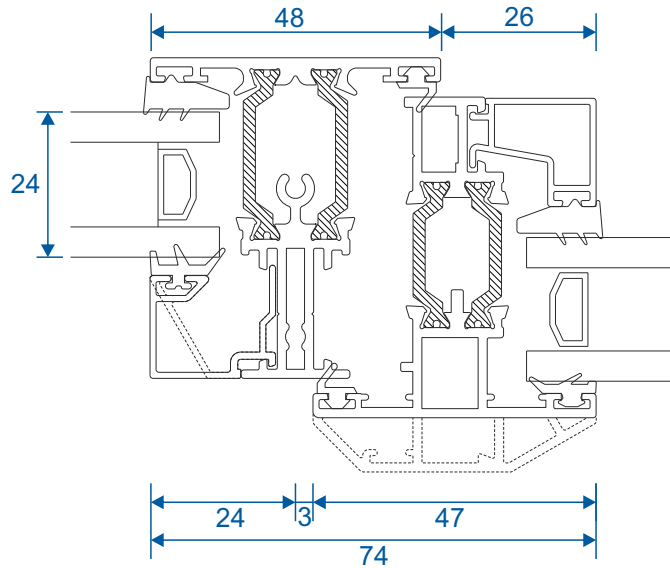

125° - 180°

ETC048 - 90° Corner Post For 70mm Frames (Non Structural)

ETC347 - 90° Corner Post For 53mm Frames (Non Structural)

Cills

ETC451 - 85mm Cill

ETC457 - 150mm Cill

Cills

ETC458 - 190mm Cill

ETC479 - 225mm Cill

Opening Windows - With Flat Vent

Opening Vents With ETC310 Outer Frame

Opening Vents With ETC304 Outer Frame

Opening Windows - With Feature Vent

Opening Vents With ETC310 Outer Frame

Opening Vents With ETC304 Outer Frame

Fixed Windows

Fixed Window Using ETC310 Frame

Fixed Window Using ETC304 Frame

Transoms & Mullions

Fixed Next To Fixed

Fixed Next To Opener

Opener Next To Opener

Head Extensions

ETC352 42mm Extension For 53mm Frame

ETC358 32mm Extension For 53mm Frame

DV515 42mm Extension For 70mm Frame

ETD057 20mm Extension For 70mm Frame

Coupling - 53mm Frames

25mm Coupler ETC356

15mm Coupler ETC353