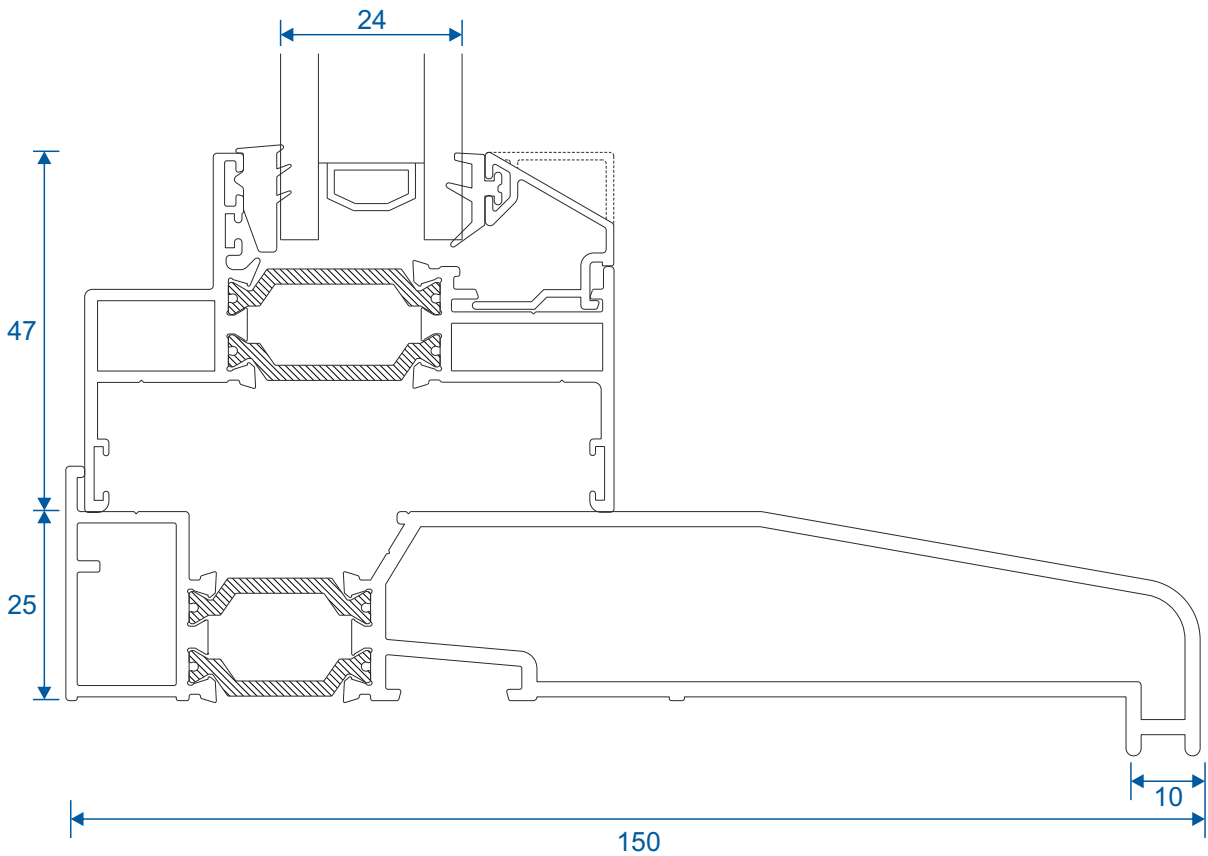

Fixed Window Using ETC304 Frame