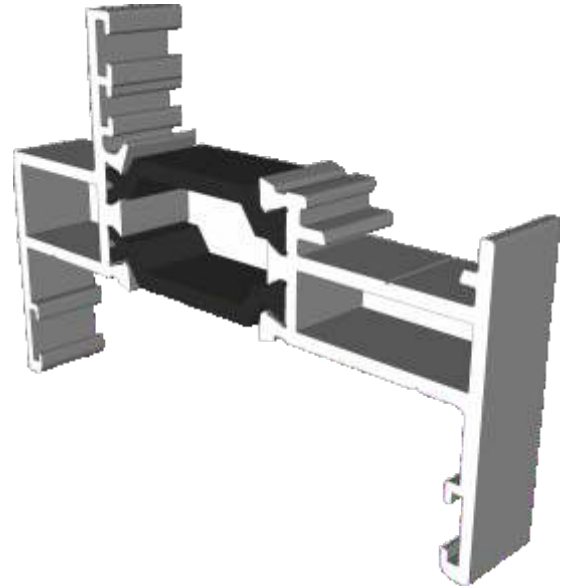

DuraTherm 300

Section Identification Guide

DURATION
WINDOWS

Contents

Profiles

Outer Frames	3
Transom / Mullion	4
Opening Vents	5 - 6
Beads & Weather Bar	7
Extensions	8
Couplers	9
Bay Pole & Adapters (For 70mm Frame)	10
Bay Pole (For 53mm Frame)	11
Corner Posts	11
Cills	12 - 13

Section Drawings

Opening Windows - Flat Vent	14
Opening Windows - Feature Vent	15
Fixed Windows	16
Transom & Mullion Details	17
Head With Extensions	18
Coupling - 53mm Frames	19
Coupling - 70mm Frames	20
Corner Post Details	21
Variable Bay Pole - 53mm Frames	22
Variable Bay Pole - 70mm Frames	23

Outer Frames

ETC310 - 53mm Equal Leg

ETC304 - 70mm Square Direct Fix

ETC420 - 53mm Odd Leg

Transom / Mullion

ETC333 - 48mm Transom / Mullion

Opening Vents

ETC324N - Internally Glazed Flat Vent

ETC326 - Internally Glazed Feature Vent

Opening Vents

ETC321 - Externally Glazed Feature Vent

ETC328N - Externally Glazed Square Vent

Beads & Weather Bar

ETC370 - 24mm Square Bead

ETC364 - 24mm Chamfered Bead