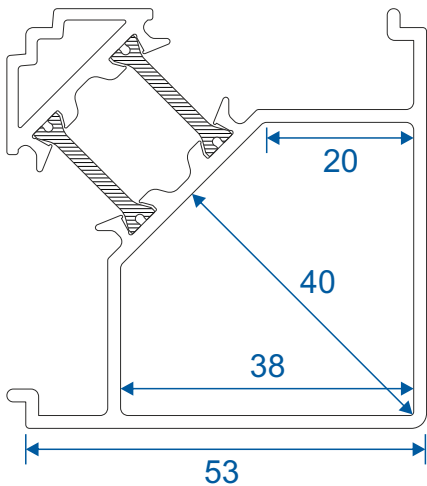

ETC080 - Variable Bay Pole For 70mm Frames (Non Structural)

ETC081 - 169° - 150° Pole Adaptor

ETC082 - 149° - 130° Pole Adaptor

ETC083 - 129° - 115° Pole Adaptor

Bay Pole & Corner Posts

ETC869 - Circular Bay Pole For 53mm Frames (Non Structural)

125° - 180°

ETC048 - 90° Corner Post For 70mm Frames (Non Structural)

ETC347 - 90° Corner Post For 53mm Frames (Non Structural)

Cills

ETC451 - 85mm Cill

ETC457 - 150mm Cill

Cills

ETC458 - 190mm Cill