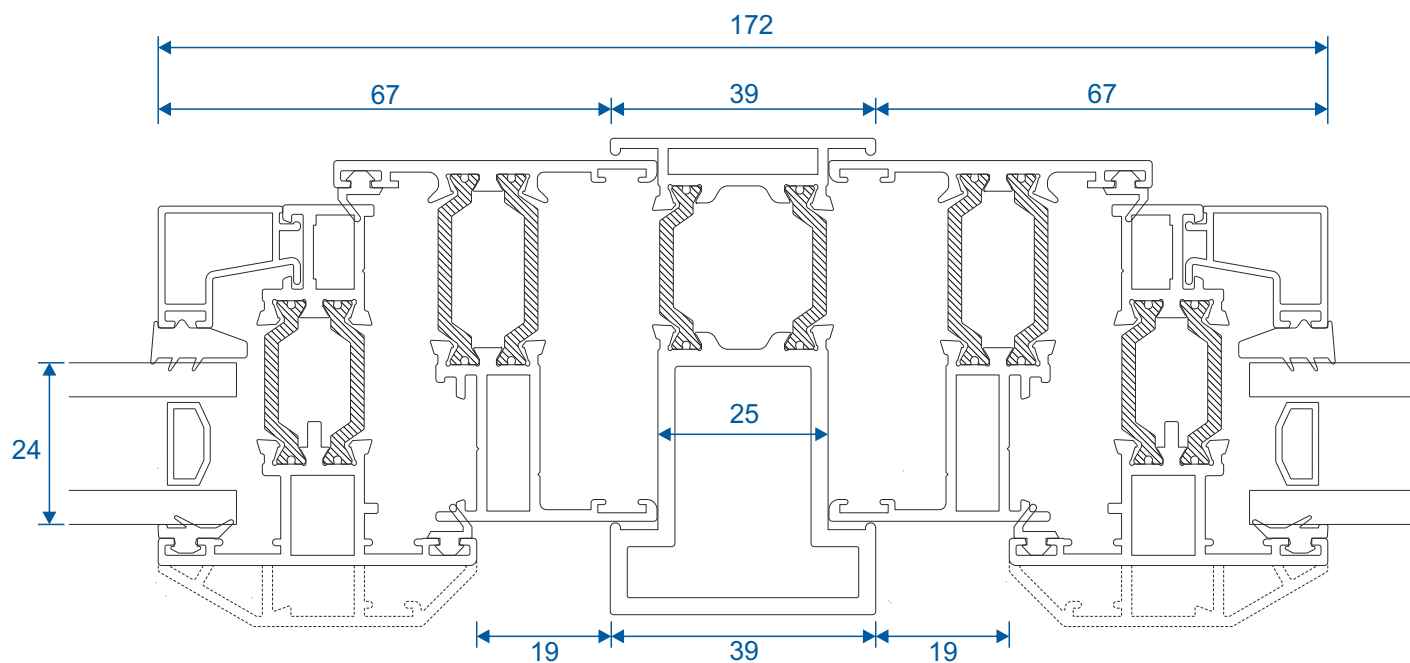

ETC352 42mm Extension For 53mm Frame

ETC358 32mm Extension For 53mm Frame

DV515 42mm Extension For 70mm Frame

ETD057 20mm Extension For 70mm Frame

Coupling - 53mm Frames

25mm Coupler ETC356

15mm Coupler ETC353

Coupling - 70mm Frames

25mm Coupler ETC357

20mm Coupler ETC853

Corner Post

90° Corner Post For 70mm Frames (Non Structural)

90° Corner Post For 53mm Frames (Non Structural)

Bay Pole

180° - 125° Bay Pole For 53mm Frames (Non Structural)