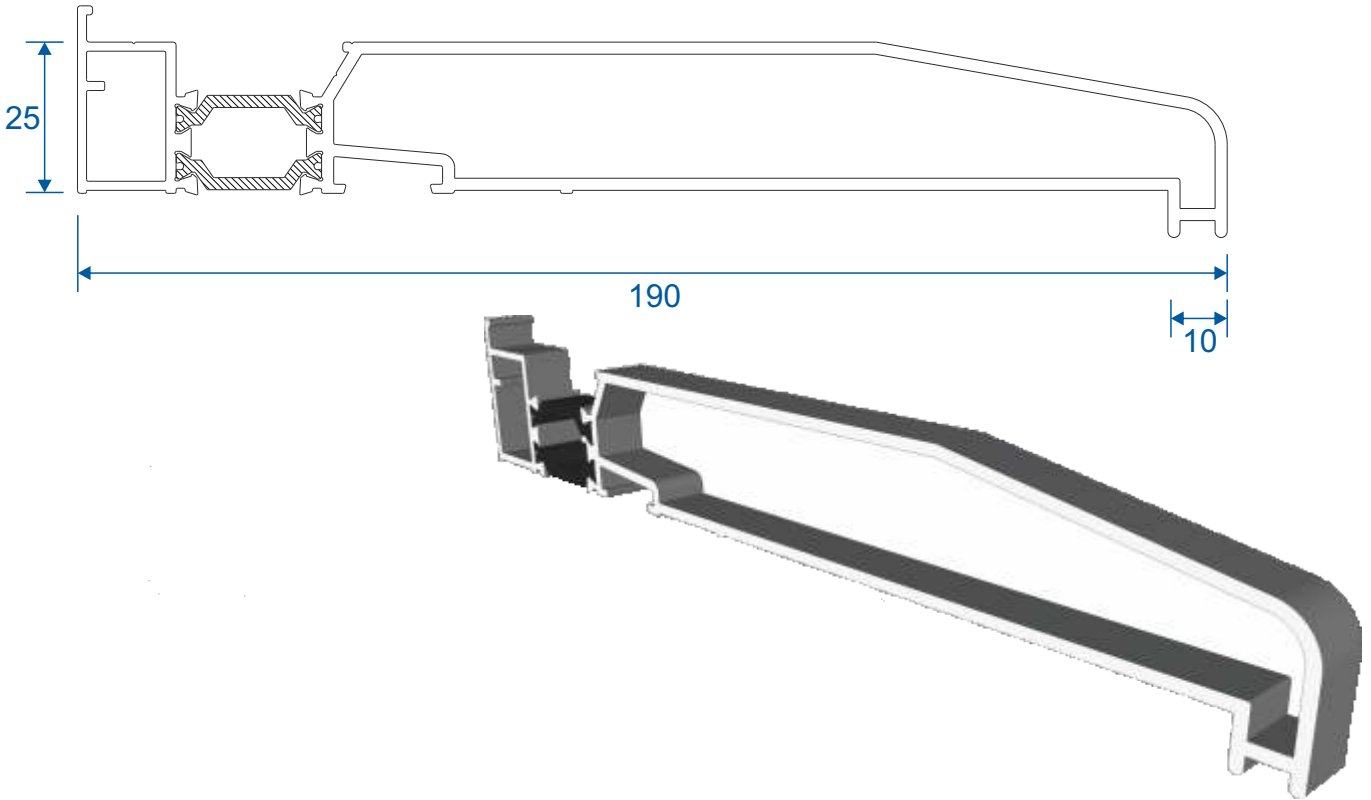

125° - 180°

ETC048 - 90° Corner Post For 70mm Frames (Non Structural)

ETC347 - 90° Corner Post For 53mm Frames (Non Structural)

Cills

ETC451 - 85mm Cill

ETC457 - 150mm Cill

Cills

ETC458 - 190mm Cill