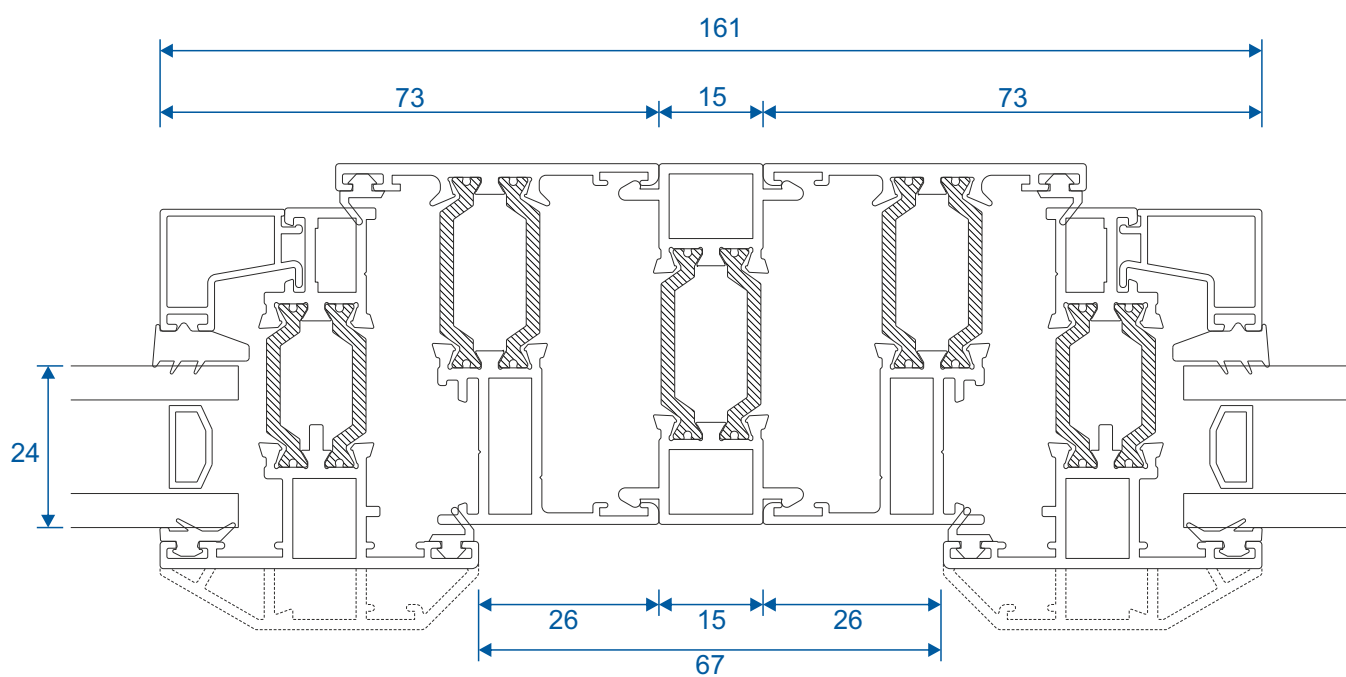

ETC352 42mm Extension For 53mm Frame

ETC358 32mm Extension For 53mm Frame

DV515 42mm Extension For 70mm Frame

ETD057 20mm Extension For 70mm Frame

Coupling - 53mm Frames

25mm Coupler ETC356

15mm Coupler ETC353

Coupling - 70mm Frames

25mm Coupler ETC357

20mm Coupler ETC853

Corner Post

90° Corner Post For 70mm Frames (Non Structural)

90° Corner Post For 53mm Frames (Non Structural)

Bay Pole

180° - 125° Bay Pole For 53mm Frames (Non Structural)