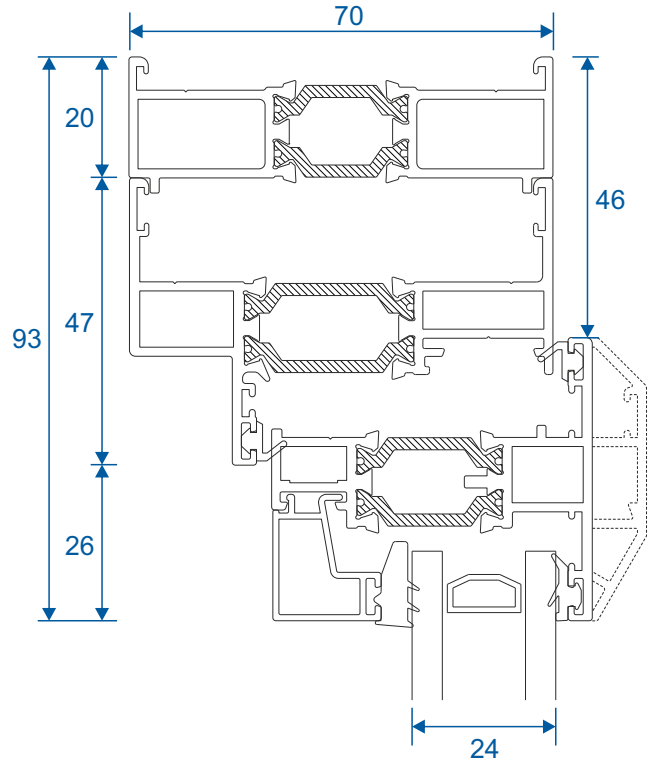

ETC352 42mm Extension For 53mm Frame

ETC358 32mm Extension For 53mm Frame

DV515 42mm Extension For 70mm Frame

ETD057 20mm Extension For 70mm Frame

Coupling - 53mm Frames

25mm Coupler ETC356

15mm Coupler ETC353

Coupling - 70mm Frames

25mm Coupler ETC357

20mm Coupler ETC853

Corner Post

90° Corner Post For 70mm Frames (Non Structural)

90° Corner Post For 53mm Frames (Non Structural)

Bay Pole

180° - 125° Bay Pole For 53mm Frames (Non Structural)

Bay Pole

169° - 150° Bay Pole For 70mm Frames (Non Structural)

149° - 130° Bay Pole For 70mm Frames (Non Structural)

129° - 115° Bay Pole For 70mm Frames (Non Structural)

Main Office & Factory

Units 4-5, t: 01268 681612 (20 lines)
Charfleets Road, f: 01268 510058
Canvey Island, e: sales@duration.co.uk
Essex. SS8 0PQ w: www.duration.co.uk