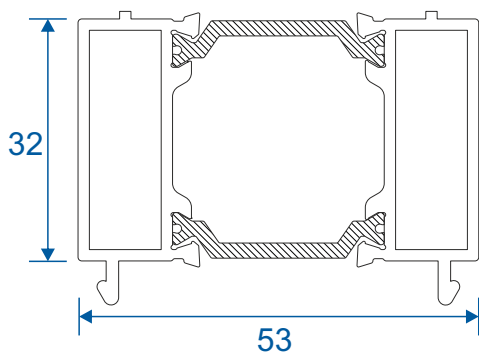

ETC374 - 24mm Square Bead For Vents

ETC366 - 28mm Square Bead

VL72 - Weather Bar

Extensions

DV515 - 42mm Extension For 70mm Frames

ETD057 - 20mm Extension For 70mm Frames

ETC352 - 42mm Extension For 53mm Frames

ETC358 - 32mm Extension For 53mm Frames

Couplers

ETC353 - 15mm Coupler For 53mm Frame

ETC356 - 25mm Coupler For 53mm Frame

ETC357 - 25mm Coupler For 70mm Frame

ETC853 - 20mm Coupler For 70mm Frame

Bay Pole & Adapters