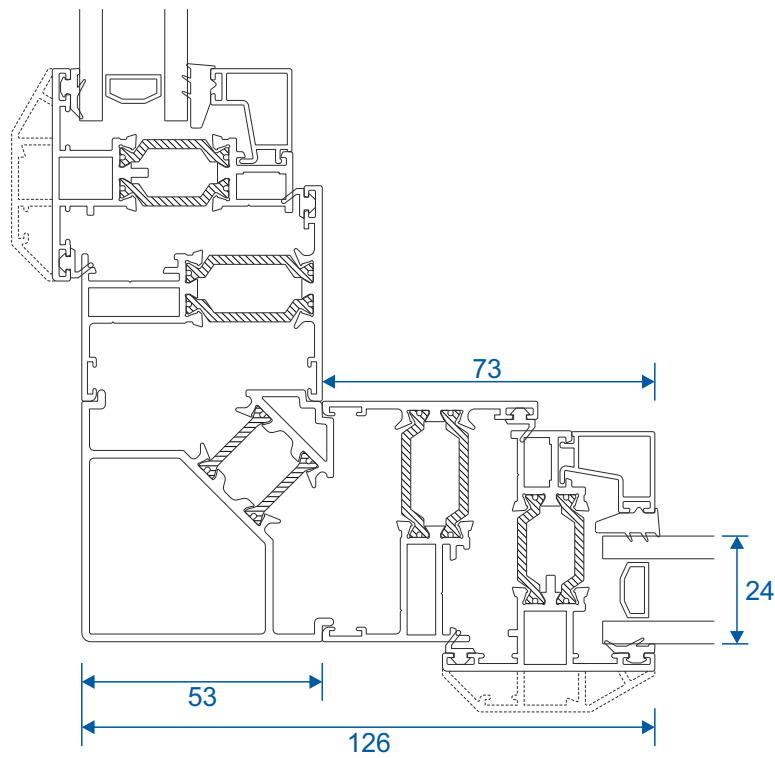

ETC352 42mm Extension For 53mm Frame

ETC358 32mm Extension For 53mm Frame

DV515 42mm Extension For 70mm Frame

ETD057 20mm Extension For 70mm Frame

Coupling - 53mm Frames

25mm Coupler ETC356

15mm Coupler ETC353

Coupling - 70mm Frames

25mm Coupler ETC357

20mm Coupler ETC853

Corner Post

90° Corner Post For 70mm Frames (Non Structural)

90° Corner Post For 53mm Frames (Non Structural)

Bay Pole

180° - 125° Bay Pole For 53mm Frames (Non Structural)

Bay Pole

169° - 150° Bay Pole For 70mm Frames (Non Structural)

149° - 130° Bay Pole For 70mm Frames (Non Structural)

129° - 115° Bay Pole For 70mm Frames (Non Structural)

Main Office & Factory

Units 4-5, t: 01268 681612 (20 lines)
Charfleets Road, f: 01268 510058
Canvey Island, e: sales@duration.co.uk
Essex. SS8 0PQ w: www.duration.co.uk