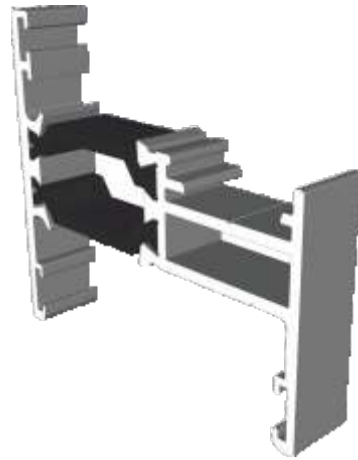

DuraTherm 300

Section Identification Guide

DURATION
WINDOWS

Contents

Profiles

Outer Frames	3
Transom / Mullion	4
Opening Vents	5 - 6
Beads & Weather Bar	7
Extensions	8
Couplers	9
Bay Pole & Adapters (For 70mm Frame)	10
Bay Pole (For 53mm Frame)	11
Corner Posts	11
Cills	12 - 13

Section Drawings

Opening Windows - Flat Vent	14
Opening Windows - Feature Vent	15
Fixed Windows	16
Transom & Mullion Details	17
Head With Extensions	18
Coupling - 53mm Frames	19
Coupling - 70mm Frames	20
Corner Post Details	21
Variable Bay Pole - 53mm Frames	22
Variable Bay Pole - 70mm Frames	23

Outer Frames

ETC310 - 53mm Equal Leg

ETC304 - 70mm Square Direct Fix

ETC420 - 53mm Odd Leg

Transom / Mullion

ETC333 - 48mm Transom / Mullion

Opening Vents

ETC324N - Internally Glazed Flat Vent