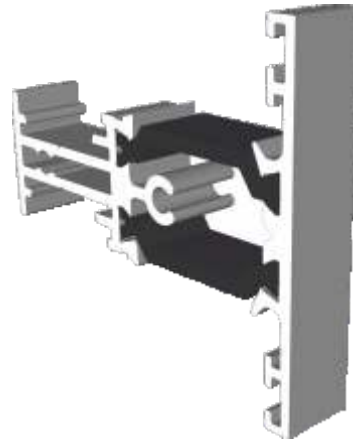

DuraTherm 300

Section Identification Guide

DURATION
WINDOWS

Contents

Profiles

Outer Frames	3
Transom / Mullion	4
Opening Vents	5 - 6
Beads & Weather Bar	7
Extensions	8
Couplers	9
Bay Pole & Adapters (For 70mm Frame)	10
Bay Pole (For 53mm Frame)	11
Corner Posts	11
Cills	12 - 13

Outer Frames

ETC310 - 53mm Equal Leg

ETC304 - 70mm Square Direct Fix

ETC420 - 53mm Odd Leg

Transom / Mullion

ETC333 - 48mm Transom / Mullion

Opening Vents

ETC324N - Internally Glazed Flat Vent

ETC326 - Internally Glazed Feature Vent

Opening Vents

ETC321 - Externally Glazed Feature Vent

ETC328N - Externally Glazed Square Vent

Beads & Weather Bar

ETC370 - 24mm Square Bead

ETC364 - 24mm Chamfered Bead

ETC374 - 24mm Square Bead For Vents

ETC366 - 28mm Square Bead

VL72 - Weather Bar

Extensions

DV515 - 42mm Extension For 70mm Frames

ETD057 - 20mm Extension For 70mm Frames

ETC352 - 42mm Extension For 53mm Frames