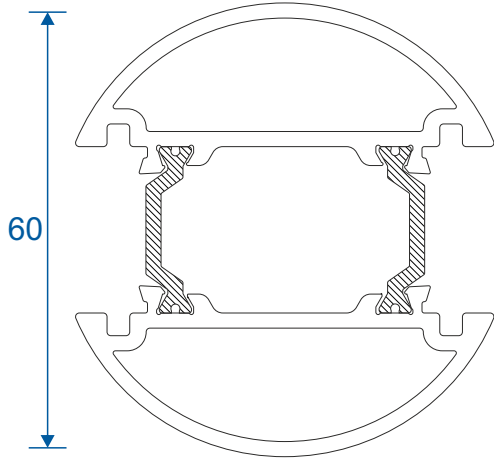

ETC080 - Variable Bay Pole For 70mm Frames (Non Structural)

ETC081 - 169° - 150° Pole Adaptor

ETC082 - 149° - 130° Pole Adaptor

ETC083 - 129° - 115° Pole Adaptor

Bay Pole & Corner Posts

ETC869 - Circular Bay Pole For 53mm Frames (Non Structural)

125° - 180°

ETC048 - 90° Corner Post For 70mm Frames (Non Structural)

ETC347 - 90° Corner Post For 53mm Frames (Non Structural)

Cills

ETC451 - 85mm Cill

ETC457 - 150mm Cill

Cills

ETC458 - 190mm Cill