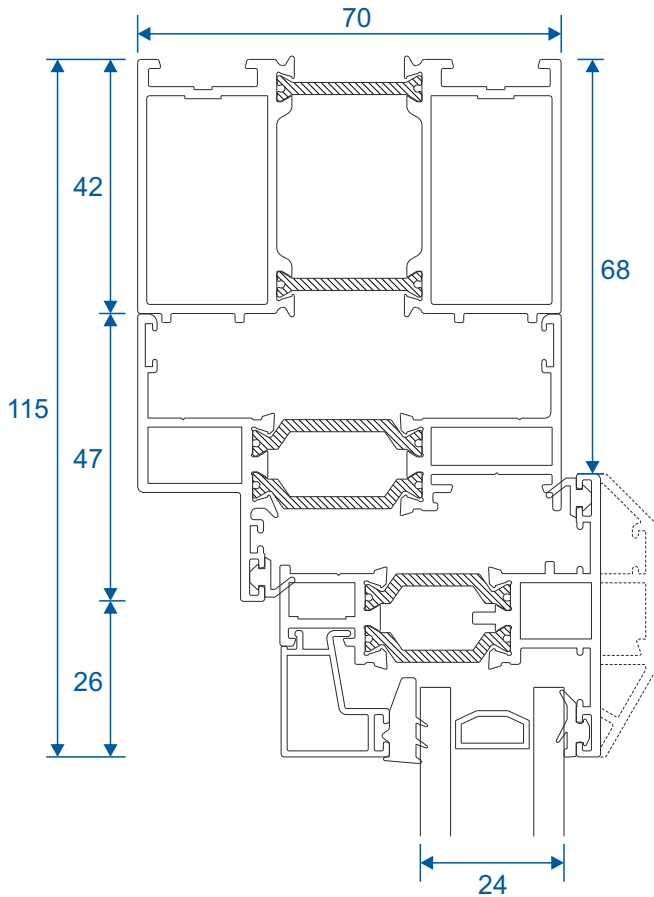

125° - 180°

ETC048 - 90° Corner Post For 70mm Frames (Non Structural)

ETC347 - 90° Corner Post For 53mm Frames (Non Structural)

Cills

ETC451 - 85mm Cill

ETC457 - 150mm Cill

Cills

ETC458 - 190mm Cill

ETC352 42mm Extension For 53mm Frame

ETC358 32mm Extension For 53mm Frame

DV515 42mm Extension For 70mm Frame

ETD057 20mm Extension For 70mm Frame

Coupling - 53mm Frames

25mm Coupler ETC356

15mm Coupler ETC353