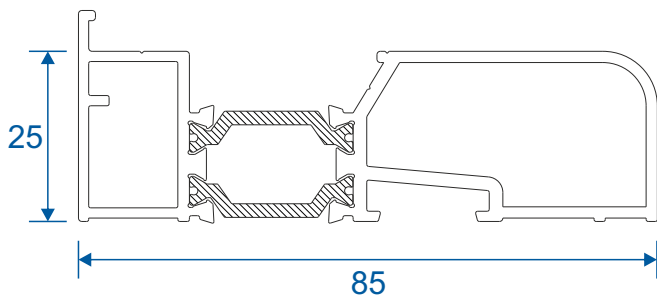

125° - 180°

ETC048 - 90° Corner Post For 70mm Frames (Non Structural)

ETC347 - 90° Corner Post For 53mm Frames (Non Structural)

Cills

ETC451 - 85mm Cill

ETC457 - 150mm Cill

Cills

ETC458 - 190mm Cill

ETC479 - 225mm Cill

Opening Windows - With Flat Vent

Opening Vents With ETC310 Outer Frame

Opening Vents With ETC304 Outer Frame

Opening Windows - With Feature Vent

Opening Vents With ETC310 Outer Frame

Opening Vents With ETC304 Outer Frame