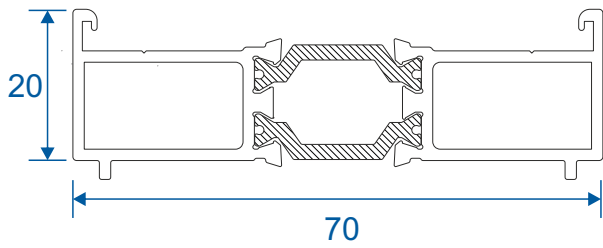

ETC374 - 24mm Square Bead For Vents

ETC366 - 28mm Square Bead

VL72 - Weather Bar

Extensions

DV515 - 42mm Extension For 70mm Frames

ETD057 - 20mm Extension For 70mm Frames

ETC352 - 42mm Extension For 53mm Frames