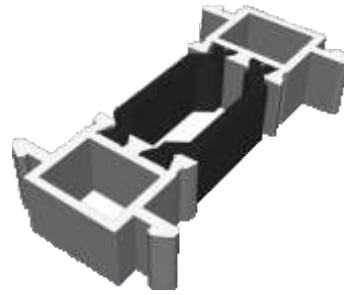

Couplers

ETC353 - 15mm Coupler For 53mm Frame