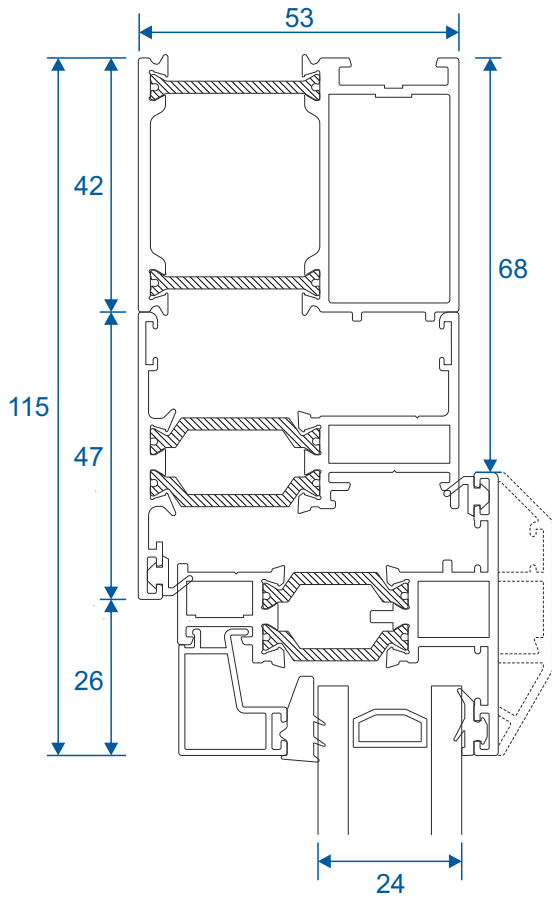

125° - 180°

ETC048 - 90° Corner Post For 70mm Frames (Non Structural)

ETC347 - 90° Corner Post For 53mm Frames (Non Structural)

Cills

ETC451 - 85mm Cill

ETC457 - 150mm Cill

Cills

ETC458 - 190mm Cill

Fixed Windows

Fixed Window Using ETC310 Frame

Fixed Window Using ETC304 Frame

Transoms & Mullions

Fixed Next To Fixed

Fixed Next To Opener

Opener Next To Opener

Head Extensions

ETC352 42mm Extension For 53mm Frame

ETC358 32mm Extension For 53mm Frame

DV515 42mm Extension For 70mm Frame

ETD057 20mm Extension For 70mm Frame

Coupling - 53mm Frames

25mm Coupler ETC356

15mm Coupler ETC353

Coupling - 70mm Frames

25mm Coupler ETC357

20mm Coupler ETC853

Corner Post

90° Corner Post For 70mm Frames (Non Structural)

90° Corner Post For 53mm Frames (Non Structural)

Bay Pole

180° - 125° Bay Pole For 53mm Frames (Non Structural)