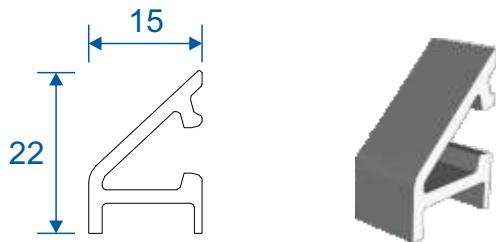

ETC326 - Internally Glazed Feature Vent

Opening Vents

ETC321 - Externally Glazed Feature Vent

ETC328N - Externally Glazed Square Vent

Beads & Weather Bar

ETC370 - 24mm Square Bead

ETC364 - 24mm Chamfered Bead

ETC374 - 24mm Square Bead For Vents

ETC366 - 28mm Square Bead

VL72 - Weather Bar

Extensions

DV515 - 42mm Extension For 70mm Frames

ETD057 - 20mm Extension For 70mm Frames

ETC352 - 42mm Extension For 53mm Frames