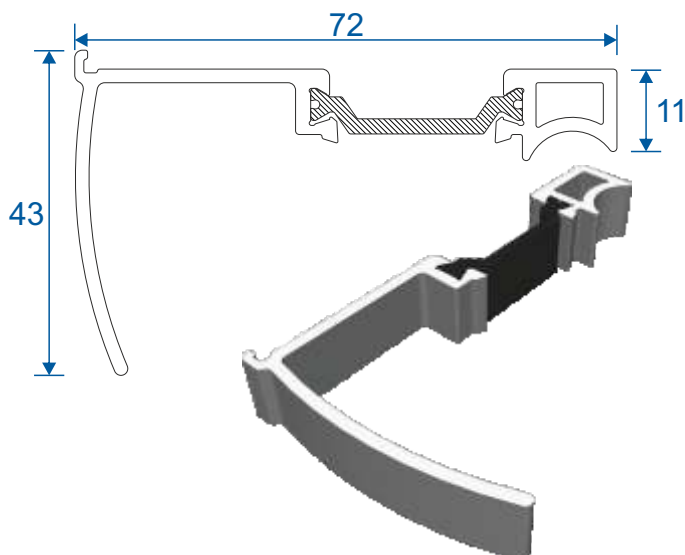

ETC080 - Variable Bay Pole For 70mm Frames (Non Structural)

ETC081 - 169° - 150° Pole Adaptor

ETC082 - 149° - 130° Pole Adaptor

ETC083 - 129° - 115° Pole Adaptor

Bay Pole & Corner Posts

ETC869 - Circular Bay Pole For 53mm Frames (Non Structural)

125° - 180°

ETC048 - 90° Corner Post For 70mm Frames (Non Structural)

ETC347 - 90° Corner Post For 53mm Frames (Non Structural)

Cills

ETC451 - 85mm Cill

ETC457 - 150mm Cill

Cills

ETC458 - 190mm Cill