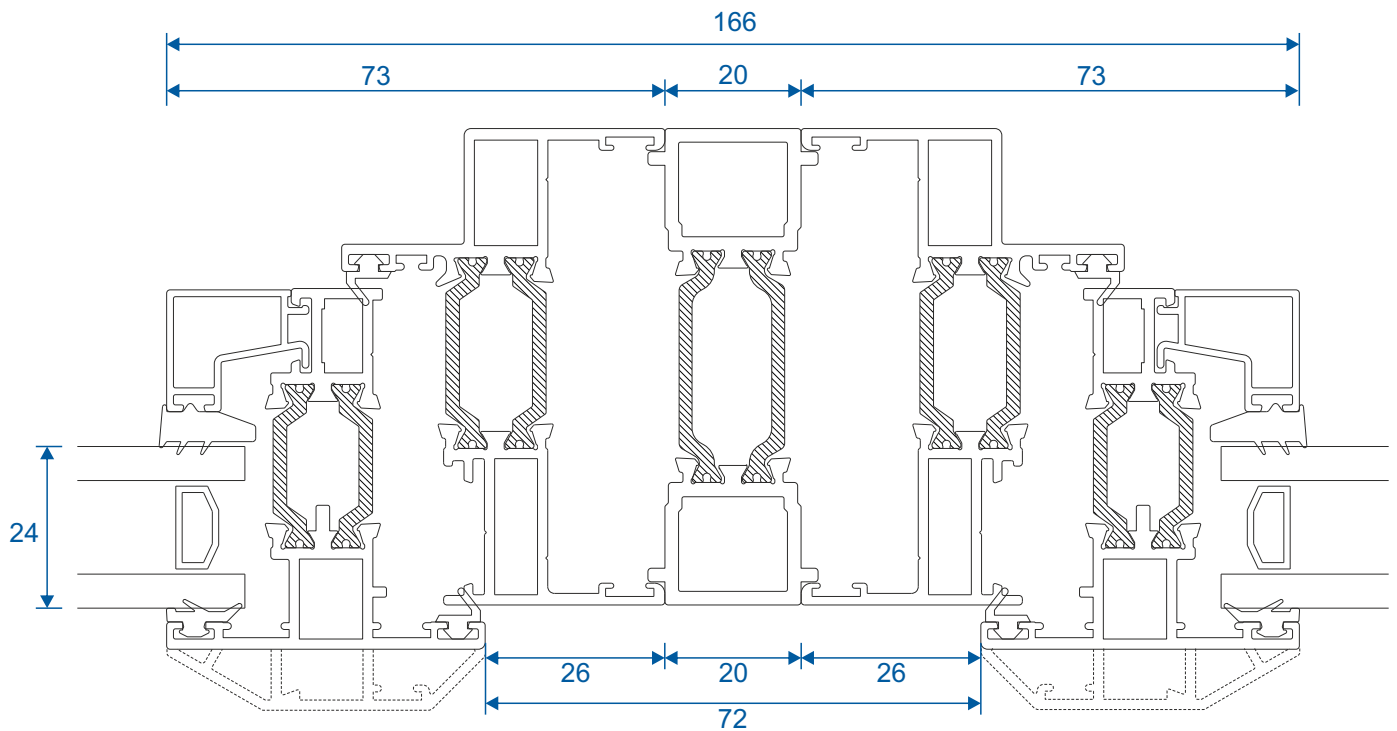

ETC352 42mm Extension For 53mm Frame

ETC358 32mm Extension For 53mm Frame

DV515 42mm Extension For 70mm Frame

ETD057 20mm Extension For 70mm Frame

Coupling - 53mm Frames

25mm Coupler ETC356

15mm Coupler ETC353

Coupling - 70mm Frames

25mm Coupler ETC357

20mm Coupler ETC853

Corner Post

90° Corner Post For 70mm Frames (Non Structural)

90° Corner Post For 53mm Frames (Non Structural)

Bay Pole

180° - 125° Bay Pole For 53mm Frames (Non Structural)