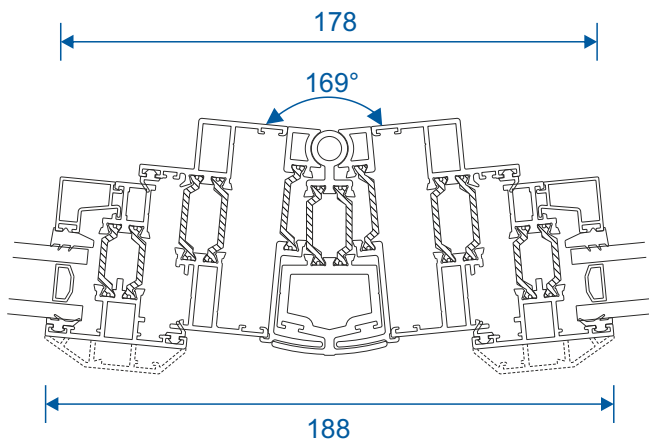

Coupling - 70mm Frames

25mm Coupler ETC357

20mm Coupler ETC853

Corner Post

90° Corner Post For 70mm Frames (Non Structural)

90° Corner Post For 53mm Frames (Non Structural)

Bay Pole

180° - 125° Bay Pole For 53mm Frames (Non Structural)

Bay Pole

169° - 150° Bay Pole For 70mm Frames (Non Structural)

149° - 130° Bay Pole For 70mm Frames (Non Structural)

129° - 115° Bay Pole For 70mm Frames (Non Structural)

Main Office & Factory

Units 4-5, t: 01268 681612 (20 lines)
Charfleets Road, f: 01268 510058
Canvey Island, e: sales@duration.co.uk
Essex. SS8 0PQ w: www.duration.co.uk