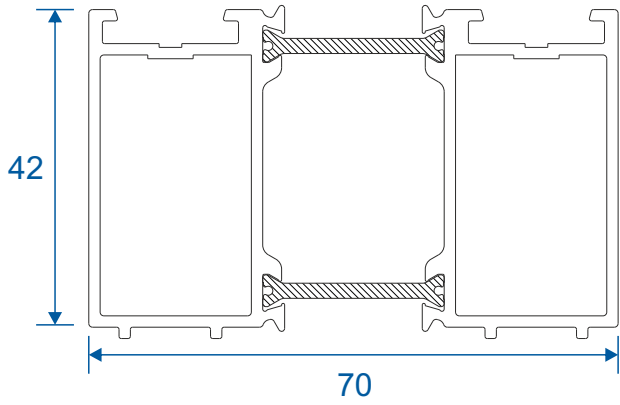

ETC374 - 24mm Square Bead For Vents

ETC366 - 28mm Square Bead

VL72 - Weather Bar

Extensions

DV515 - 42mm Extension For 70mm Frames

ETD057 - 20mm Extension For 70mm Frames

ETC352 - 42mm Extension For 53mm Frames