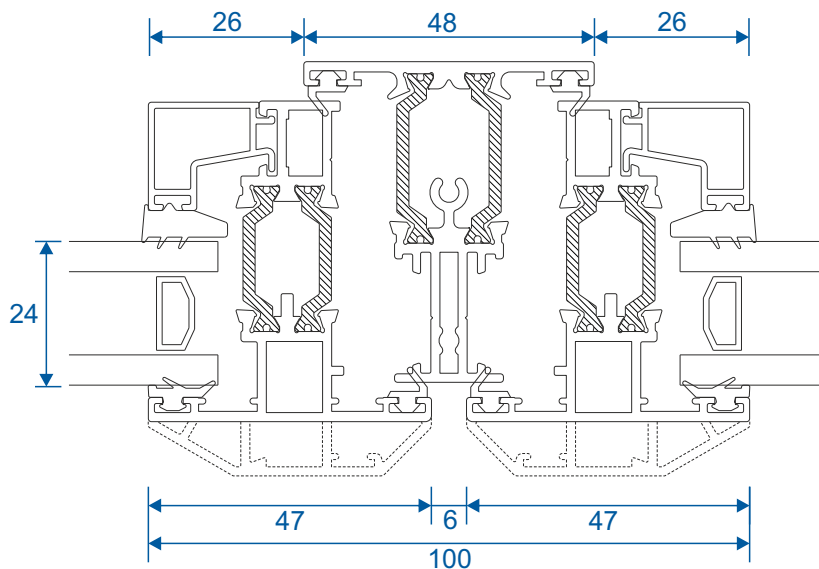

ETC479 - 225mm Cill

Opening Windows - With Flat Vent

Opening Vents With ETC310 Outer Frame

Opening Vents With ETC304 Outer Frame

Opening Windows - With Feature Vent

Opening Vents With ETC310 Outer Frame

Opening Vents With ETC304 Outer Frame

Fixed Windows

Fixed Window Using ETC310 Frame

Fixed Window Using ETC304 Frame

Transoms & Mullions

Fixed Next To Fixed

Fixed Next To Opener

Opener Next To Opener

Head Extensions

ETC352 42mm Extension For 53mm Frame

ETC358 32mm Extension For 53mm Frame

DV515 42mm Extension For 70mm Frame

ETD057 20mm Extension For 70mm Frame

Coupling - 53mm Frames

25mm Coupler ETC356

15mm Coupler ETC353