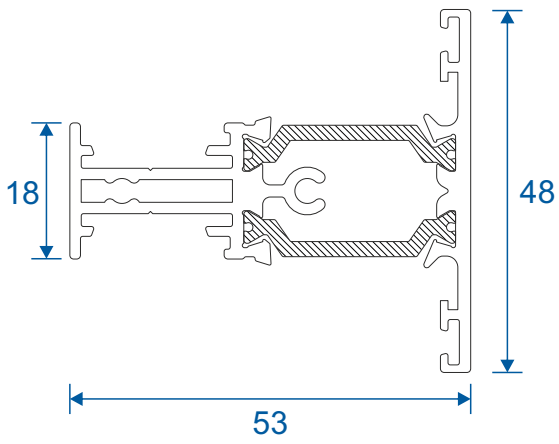

DuraTherm 300

Section Identification Guide

DURATION
WINDOWS

Contents

Profiles

Outer Frames	3
Transom / Mullion	4
Opening Vents	5 - 6
Beads & Weather Bar	7
Extensions	8
Couplers	9
Bay Pole & Adapters (For 70mm Frame)	10
Bay Pole (For 53mm Frame)	11
Corner Posts	11
Cills	12 - 13

Section Drawings

Opening Windows - Flat Vent	14
Opening Windows - Feature Vent	15
Fixed Windows	16
Transom & Mullion Details	17
Head With Extensions	18
Coupling - 53mm Frames	19
Coupling - 70mm Frames	20
Corner Post Details	21
Variable Bay Pole - 53mm Frames	22
Variable Bay Pole - 70mm Frames	23

Outer Frames

ETC310 - 53mm Equal Leg

ETC304 - 70mm Square Direct Fix

ETC420 - 53mm Odd Leg

Transom / Mullion

ETC333 - 48mm Transom / Mullion

Opening Vents

ETC324N - Internally Glazed Flat Vent

ETC326 - Internally Glazed Feature Vent

Opening Vents

ETC321 - Externally Glazed Feature Vent

ETC328N - Externally Glazed Square Vent

Beads & Weather Bar

ETC370 - 24mm Square Bead

ETC364 - 24mm Chamfered Bead