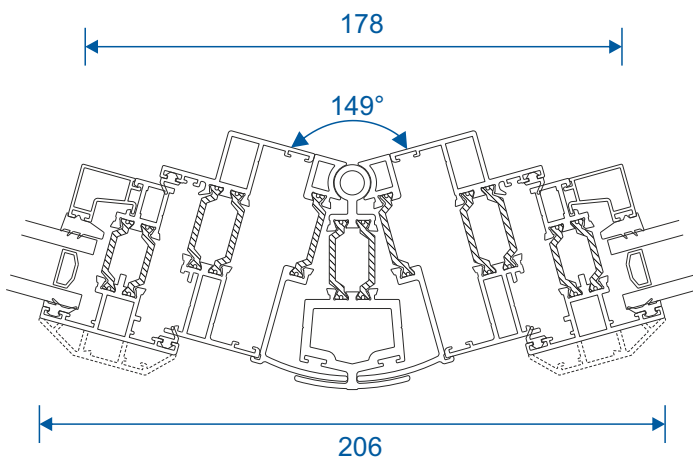

125° - 180°

ETC048 - 90° Corner Post For 70mm Frames (Non Structural)

ETC347 - 90° Corner Post For 53mm Frames (Non Structural)

Cills

ETC451 - 85mm Cill

ETC457 - 150mm Cill

Cills

ETC458 - 190mm Cill

Coupling - 70mm Frames

25mm Coupler ETC357

20mm Coupler ETC853

Corner Post

90° Corner Post For 70mm Frames (Non Structural)

90° Corner Post For 53mm Frames (Non Structural)

Bay Pole

180° - 125° Bay Pole For 53mm Frames (Non Structural)

Bay Pole

169° - 150° Bay Pole For 70mm Frames (Non Structural)

149° - 130° Bay Pole For 70mm Frames (Non Structural)

129° - 115° Bay Pole For 70mm Frames (Non Structural)

Main Office & Factory

Units 4-5, t: 01268 681612 (20 lines)
Charfleets Road, f: 01268 510058
Canvey Island, e: sales@duration.co.uk
Essex. SS8 0PQ w: www.duration.co.uk