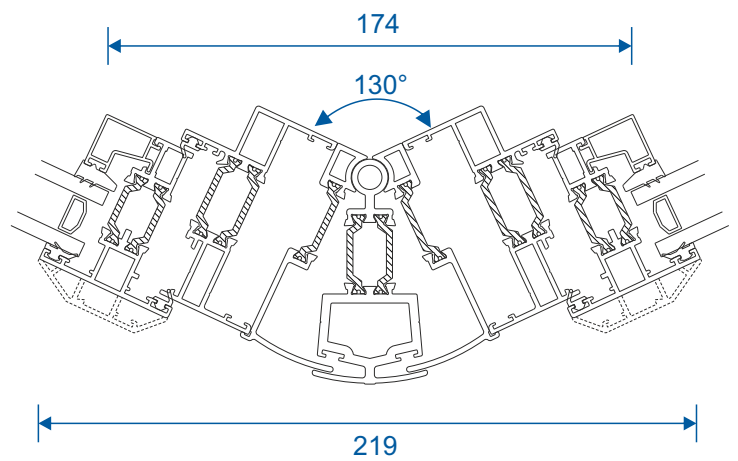

125° - 180°

ETC048 - 90° Corner Post For 70mm Frames (Non Structural)

ETC347 - 90° Corner Post For 53mm Frames (Non Structural)

Cills

ETC451 - 85mm Cill

ETC457 - 150mm Cill

Cills

ETC458 - 190mm Cill

Coupling - 70mm Frames

25mm Coupler ETC357

20mm Coupler ETC853

Corner Post

90° Corner Post For 70mm Frames (Non Structural)

90° Corner Post For 53mm Frames (Non Structural)

Bay Pole

180° - 125° Bay Pole For 53mm Frames (Non Structural)

Bay Pole

169° - 150° Bay Pole For 70mm Frames (Non Structural)

149° - 130° Bay Pole For 70mm Frames (Non Structural)

129° - 115° Bay Pole For 70mm Frames (Non Structural)

Main Office & Factory

Units 4-5, t: 01268 681612 (20 lines)
Charfleets Road, f: 01268 510058
Canvey Island, e: sales@duration.co.uk
Essex. SS8 0PQ w: www.duration.co.uk