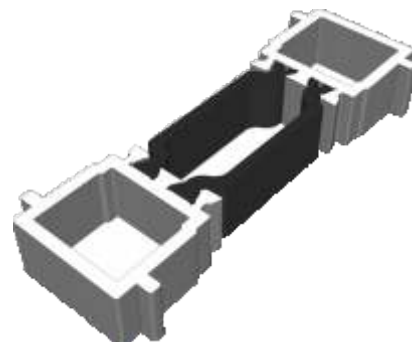

ETC374 - 24mm Square Bead For Vents

ETC366 - 28mm Square Bead

VL72 - Weather Bar

Extensions

DV515 - 42mm Extension For 70mm Frames

ETD057 - 20mm Extension For 70mm Frames

ETC352 - 42mm Extension For 53mm Frames

ETC358 - 32mm Extension For 53mm Frames

Couplers

ETC353 - 15mm Coupler For 53mm Frame

ETC356 - 25mm Coupler For 53mm Frame

ETC357 - 25mm Coupler For 70mm Frame

ETC853 - 20mm Coupler For 70mm Frame

Bay Pole & Adapters

ETC080 - Variable Bay Pole For 70mm Frames (Non Structural)

ETC081 - 169° - 150° Pole Adaptor

ETC082 - 149° - 130° Pole Adaptor

ETC083 - 129° - 115° Pole Adaptor

Bay Pole & Corner Posts

ETC869 - Circular Bay Pole For 53mm Frames (Non Structural)