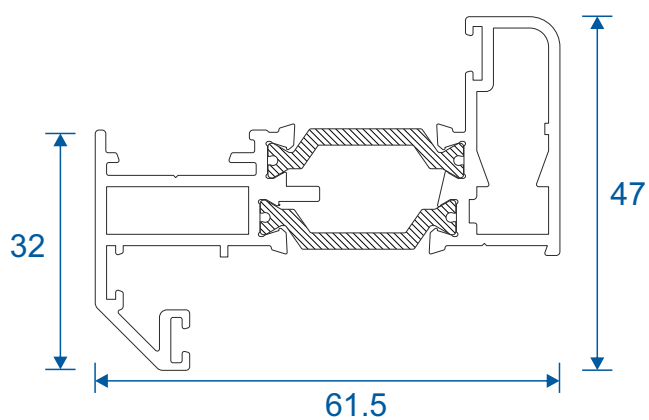

Opening Vents

ETC321 - Externally Glazed Feature Vent