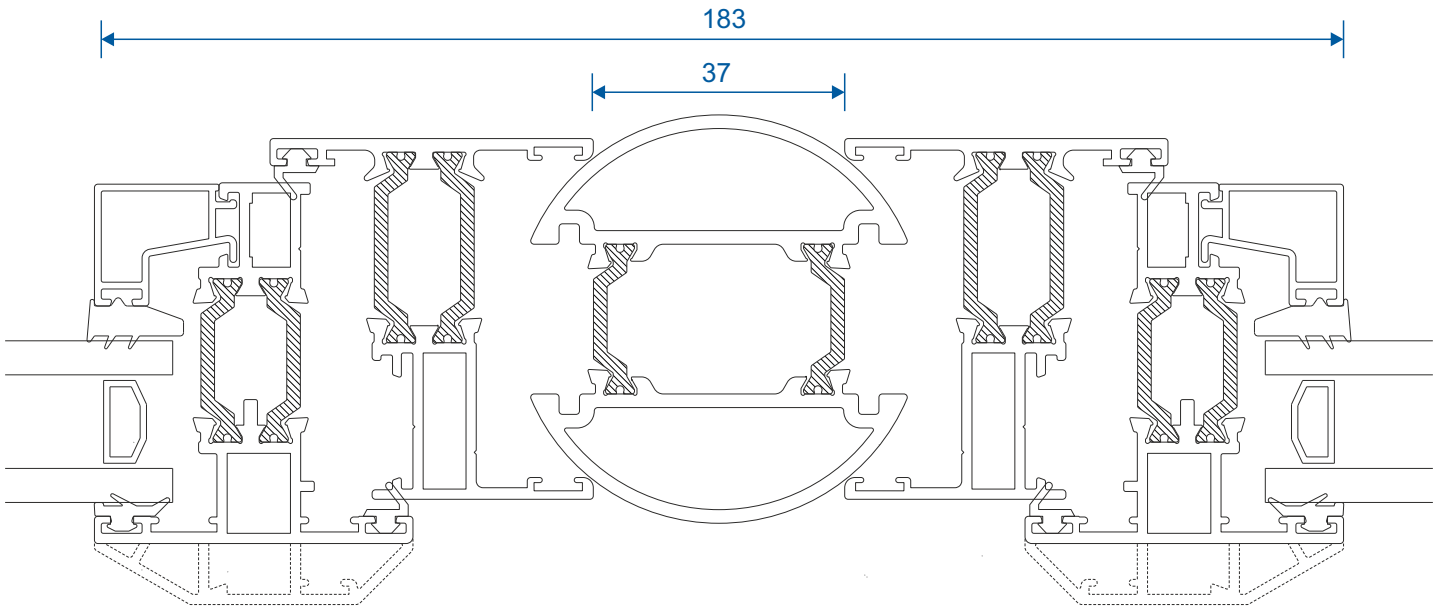

Coupling - 70mm Frames

25mm Coupler ETC357

20mm Coupler ETC853

Corner Post

90° Corner Post For 70mm Frames (Non Structural)

90° Corner Post For 53mm Frames (Non Structural)

Bay Pole

180° - 125° Bay Pole For 53mm Frames (Non Structural)

Bay Pole

169° - 150° Bay Pole For 70mm Frames (Non Structural)

149° - 130° Bay Pole For 70mm Frames (Non Structural)

129° - 115° Bay Pole For 70mm Frames (Non Structural)

Main Office & Factory

Units 4-5, t: 01268 681612 (20 lines)
Charfleets Road, f: 01268 510058
Canvey Island, e: sales@duration.co.uk
Essex. SS8 0PQ w: www.duration.co.uk