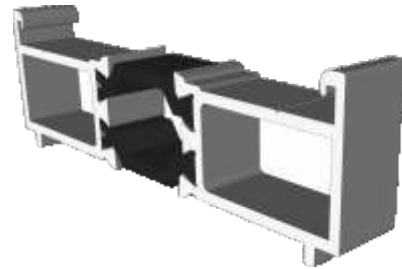

ETC374 - 24mm Square Bead For Vents

ETC366 - 28mm Square Bead

VL72 - Weather Bar

Extensions

DV515 - 42mm Extension For 70mm Frames

ETD057 - 20mm Extension For 70mm Frames

ETC352 - 42mm Extension For 53mm Frames