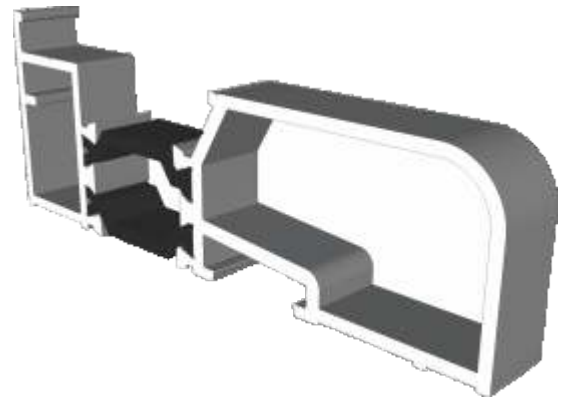

125° - 180°

ETC048 - 90° Corner Post For 70mm Frames (Non Structural)

ETC347 - 90° Corner Post For 53mm Frames (Non Structural)

Cills

ETC451 - 85mm Cill

ETC457 - 150mm Cill

Cills

ETC458 - 190mm Cill