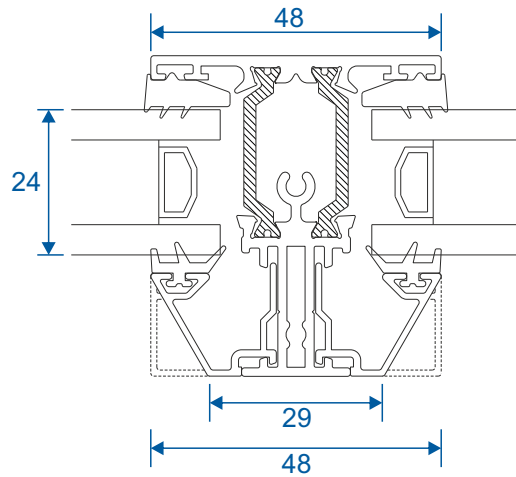

125° - 180°

ETC048 - 90° Corner Post For 70mm Frames (Non Structural)

ETC347 - 90° Corner Post For 53mm Frames (Non Structural)

Cills

ETC451 - 85mm Cill

ETC457 - 150mm Cill

Cills

ETC458 - 190mm Cill

Fixed Windows

Fixed Window Using ETC310 Frame

Fixed Window Using ETC304 Frame

Transoms & Mullions

Fixed Next To Fixed

Fixed Next To Opener

Opener Next To Opener

Head Extensions

ETC352 42mm Extension For 53mm Frame

ETC358 32mm Extension For 53mm Frame

DV515 42mm Extension For 70mm Frame

ETD057 20mm Extension For 70mm Frame

Coupling - 53mm Frames

25mm Coupler ETC356

15mm Coupler ETC353

Coupling - 70mm Frames

25mm Coupler ETC357

20mm Coupler ETC853

Corner Post

90° Corner Post For 70mm Frames (Non Structural)

90° Corner Post For 53mm Frames (Non Structural)

Bay Pole

180° - 125° Bay Pole For 53mm Frames (Non Structural)