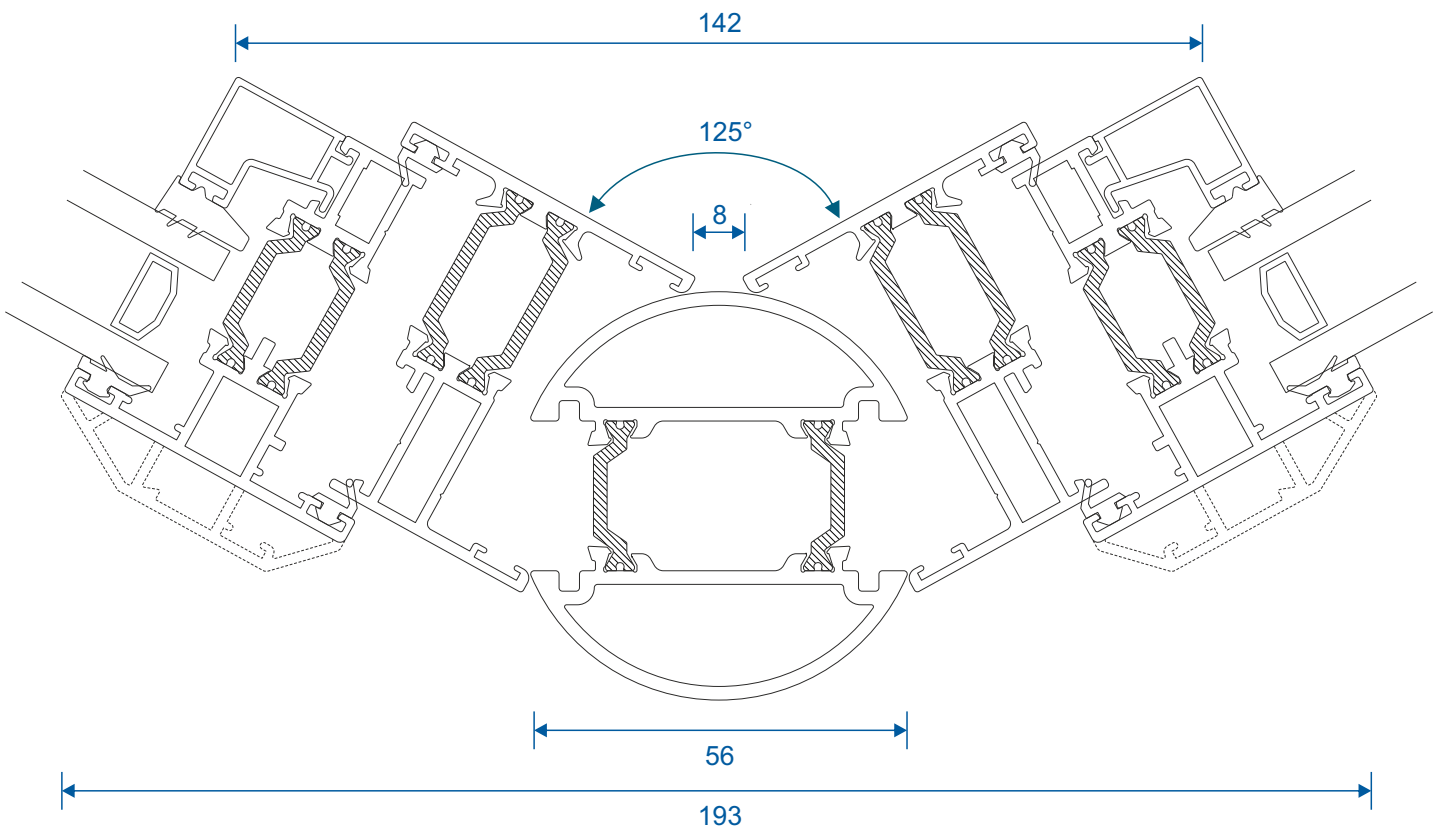

Coupling - 70mm Frames

25mm Coupler ETC357

20mm Coupler ETC853

Corner Post

90° Corner Post For 70mm Frames (Non Structural)

90° Corner Post For 53mm Frames (Non Structural)

Bay Pole

180° - 125° Bay Pole For 53mm Frames (Non Structural)

Bay Pole

169° - 150° Bay Pole For 70mm Frames (Non Structural)

149° - 130° Bay Pole For 70mm Frames (Non Structural)

129° - 115° Bay Pole For 70mm Frames (Non Structural)

Main Office & Factory

Units 4-5, t: 01268 681612 (20 lines)
Charfleets Road, f: 01268 510058
Canvey Island, e: sales@duration.co.uk
Essex. SS8 0PQ w: www.duration.co.uk