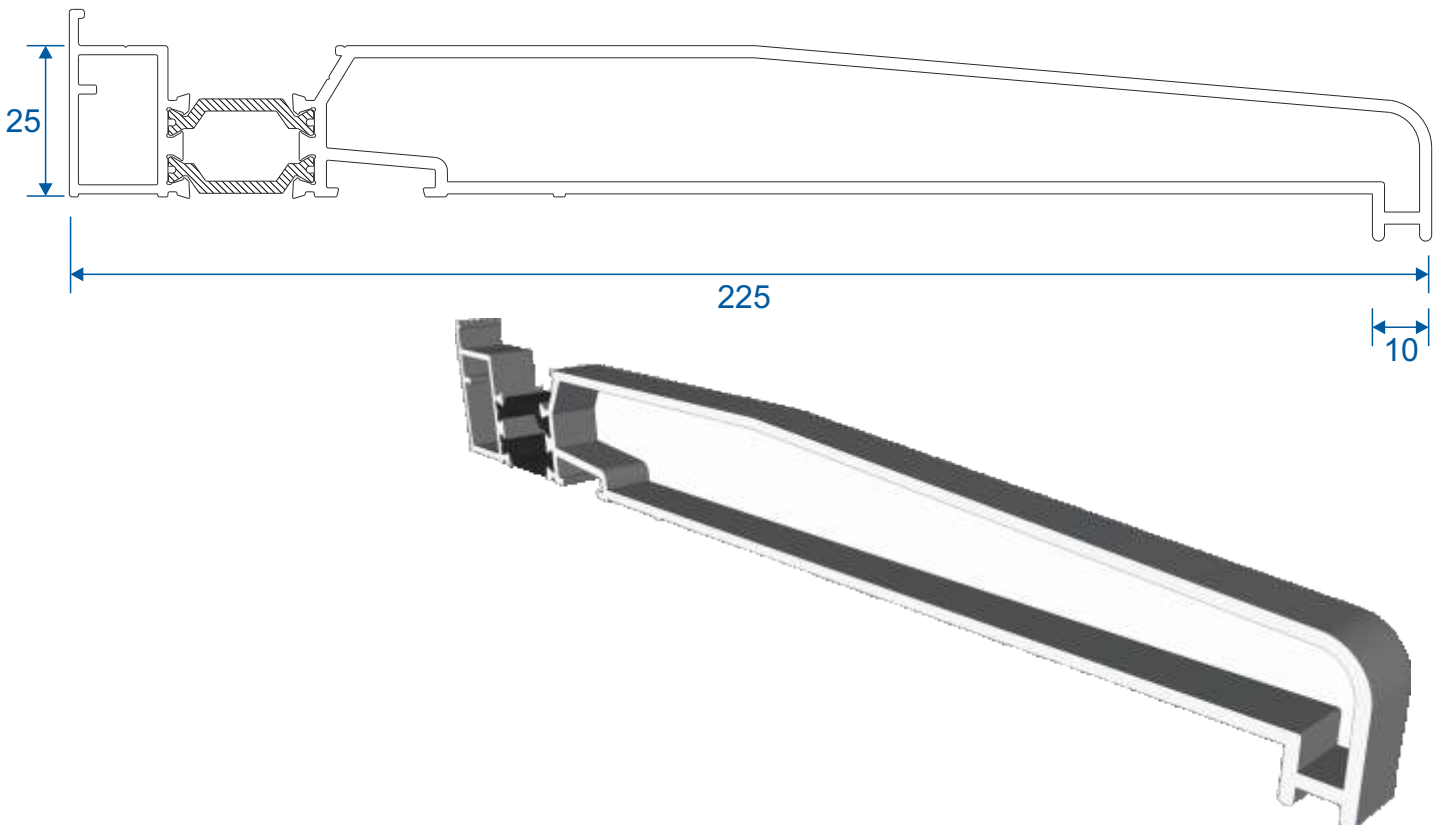

125° - 180°

ETC048 - 90° Corner Post For 70mm Frames (Non Structural)

ETC347 - 90° Corner Post For 53mm Frames (Non Structural)

Cills

ETC451 - 85mm Cill

ETC457 - 150mm Cill

Cills

ETC458 - 190mm Cill

ETC479 - 225mm Cill

Opening Windows - With Flat Vent

Opening Vents With ETC310 Outer Frame

Opening Vents With ETC304 Outer Frame

Opening Windows - With Feature Vent

Opening Vents With ETC310 Outer Frame

Opening Vents With ETC304 Outer Frame