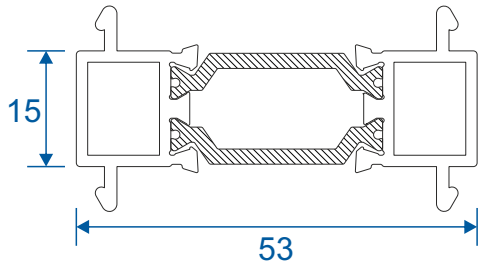

Couplers

ETC353 - 15mm Coupler For 53mm Frame