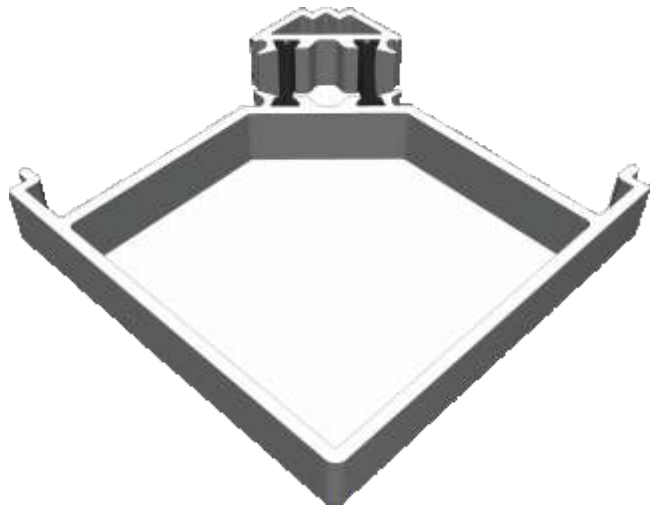

ETC048 - 90° Corner Post For 70mm Frames (Non Structural)