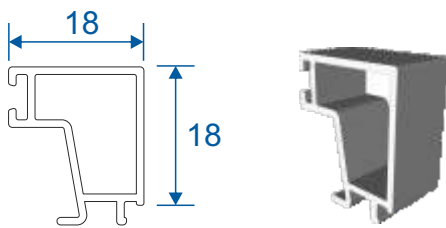

ETC326 - Internally Glazed Feature Vent

Opening Vents

ETC321 - Externally Glazed Feature Vent

ETC328N - Externally Glazed Square Vent

Beads & Weather Bar

ETC370 - 24mm Square Bead

ETC364 - 24mm Chamfered Bead

ETC374 - 24mm Square Bead For Vents

ETC366 - 28mm Square Bead

VL72 - Weather Bar

Extensions

DV515 - 42mm Extension For 70mm Frames

ETD057 - 20mm Extension For 70mm Frames

ETC352 - 42mm Extension For 53mm Frames