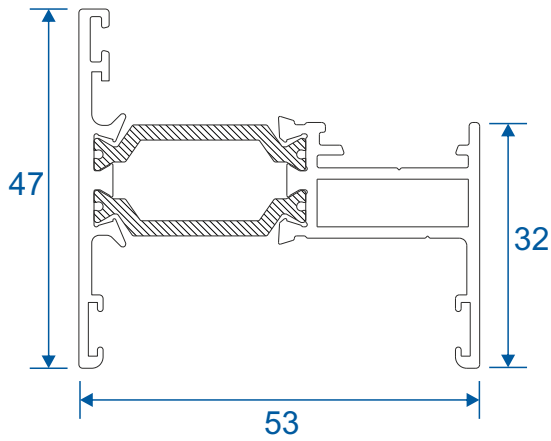

DuraTherm 300

Section Identification Guide

DURATION
WINDOWS

Contents

Profiles

Outer Frames	3
Transom / Mullion	4
Opening Vents	5 - 6
Beads & Weather Bar	7
Extensions	8
Couplers	9
Bay Pole & Adapters (For 70mm Frame)	10
Bay Pole (For 53mm Frame)	11
Corner Posts	11
Cills	12 - 13

Section Drawings

Opening Windows - Flat Vent	14
Opening Windows - Feature Vent	15
Fixed Windows	16
Transom & Mullion Details	17
Head With Extensions	18
Coupling - 53mm Frames	19
Coupling - 70mm Frames	20
Corner Post Details	21
Variable Bay Pole - 53mm Frames	22
Variable Bay Pole - 70mm Frames	23

Outer Frames

ETC310 - 53mm Equal Leg

ETC304 - 70mm Square Direct Fix

ETC420 - 53mm Odd Leg

Transom / Mullion

ETC333 - 48mm Transom / Mullion

Opening Vents

ETC324N - Internally Glazed Flat Vent