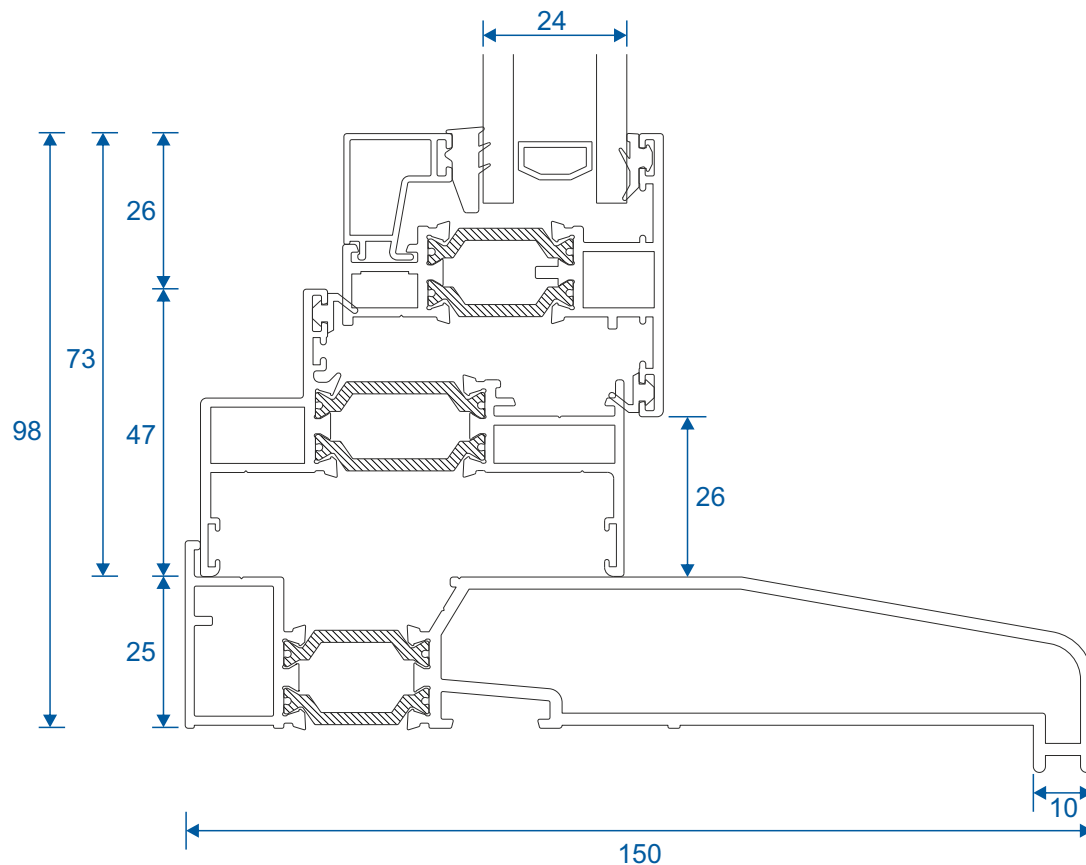

125° - 180°

ETC048 - 90° Corner Post For 70mm Frames (Non Structural)

ETC347 - 90° Corner Post For 53mm Frames (Non Structural)

Cills

ETC451 - 85mm Cill

ETC457 - 150mm Cill

Cills

ETC458 - 190mm Cill

ETC479 - 225mm Cill

Opening Windows - With Flat Vent

Opening Vents With ETC310 Outer Frame

Opening Vents With ETC304 Outer Frame

Opening Windows - With Feature Vent

Opening Vents With ETC310 Outer Frame

Opening Vents With ETC304 Outer Frame