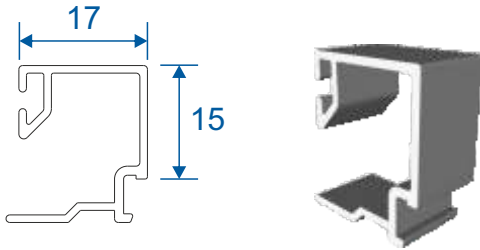

Outer Frames

ETC310 - 53mm Equal Leg

ETC304 - 70mm Square Direct Fix

ETC420 - 53mm Odd Leg

Transom / Mullion

ETC333 - 48mm Transom / Mullion

Opening Vents

ETC324N - Internally Glazed Flat Vent

ETC326 - Internally Glazed Feature Vent

Opening Vents

ETC321 - Externally Glazed Feature Vent

ETC328N - Externally Glazed Square Vent

Beads & Weather Bar

ETC370 - 24mm Square Bead

ETC364 - 24mm Chamfered Bead

ETC374 - 24mm Square Bead For Vents

ETC366 - 28mm Square Bead

VL72 - Weather Bar

Extensions

DV515 - 42mm Extension For 70mm Frames

ETD057 - 20mm Extension For 70mm Frames

ETC352 - 42mm Extension For 53mm Frames