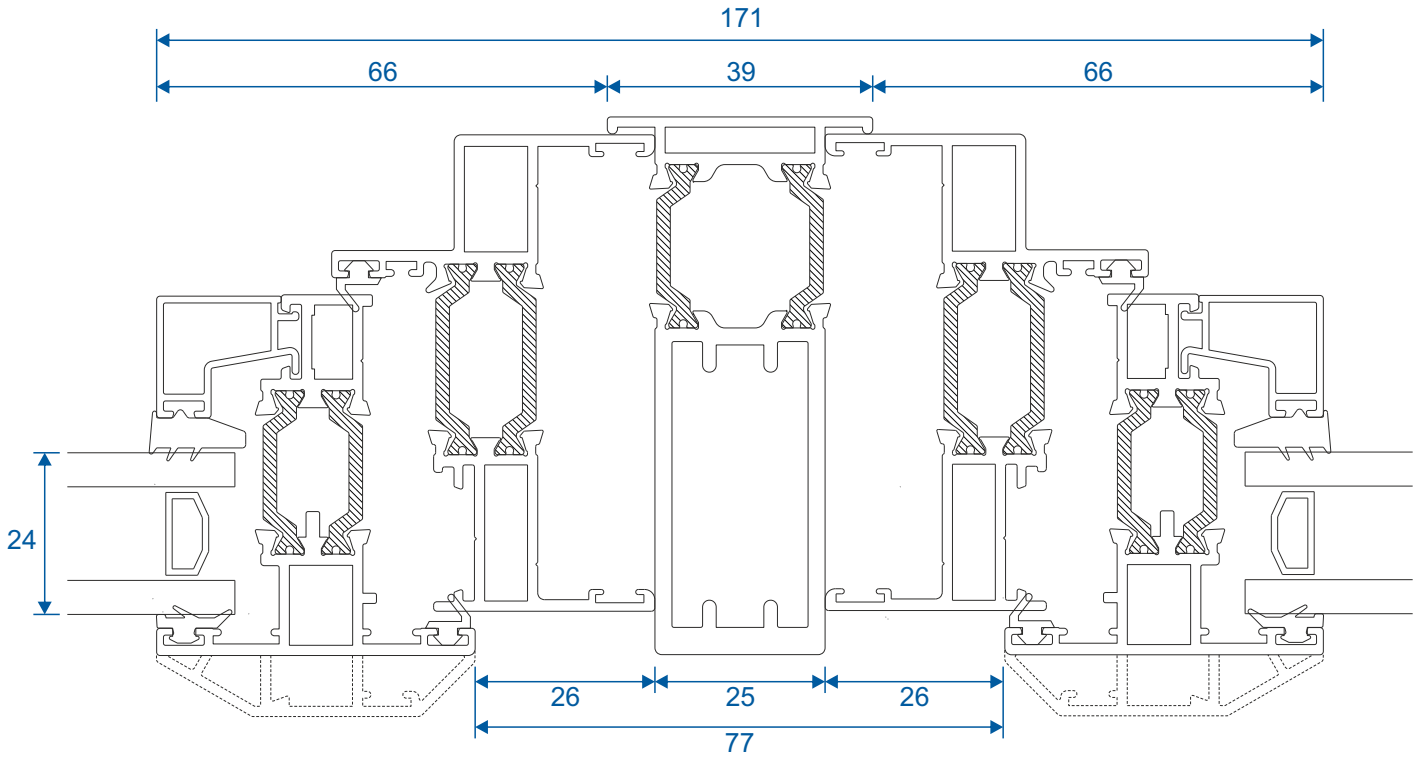

ETC352 42mm Extension For 53mm Frame

ETC358 32mm Extension For 53mm Frame

DV515 42mm Extension For 70mm Frame

ETD057 20mm Extension For 70mm Frame

Coupling - 53mm Frames

25mm Coupler ETC356

15mm Coupler ETC353

Coupling - 70mm Frames

25mm Coupler ETC357

20mm Coupler ETC853

Corner Post

90° Corner Post For 70mm Frames (Non Structural)

90° Corner Post For 53mm Frames (Non Structural)

Bay Pole

180° - 125° Bay Pole For 53mm Frames (Non Structural)