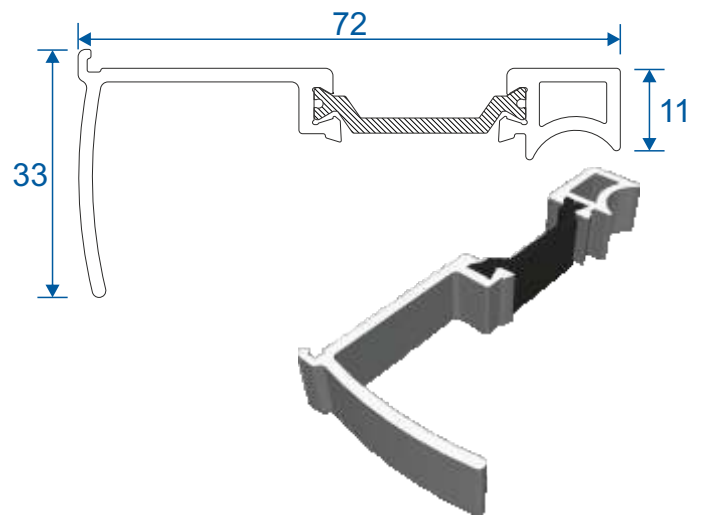

ETC374 - 24mm Square Bead For Vents

ETC366 - 28mm Square Bead

VL72 - Weather Bar

Extensions

DV515 - 42mm Extension For 70mm Frames

ETD057 - 20mm Extension For 70mm Frames

ETC352 - 42mm Extension For 53mm Frames

ETC358 - 32mm Extension For 53mm Frames

Couplers

ETC353 - 15mm Coupler For 53mm Frame

ETC356 - 25mm Coupler For 53mm Frame

ETC357 - 25mm Coupler For 70mm Frame

ETC853 - 20mm Coupler For 70mm Frame

Bay Pole & Adapters

ETC080 - Variable Bay Pole For 70mm Frames (Non Structural)

ETC081 - 169° - 150° Pole Adaptor

ETC082 - 149° - 130° Pole Adaptor

ETC083 - 129° - 115° Pole Adaptor

Bay Pole & Corner Posts

ETC869 - Circular Bay Pole For 53mm Frames (Non Structural)