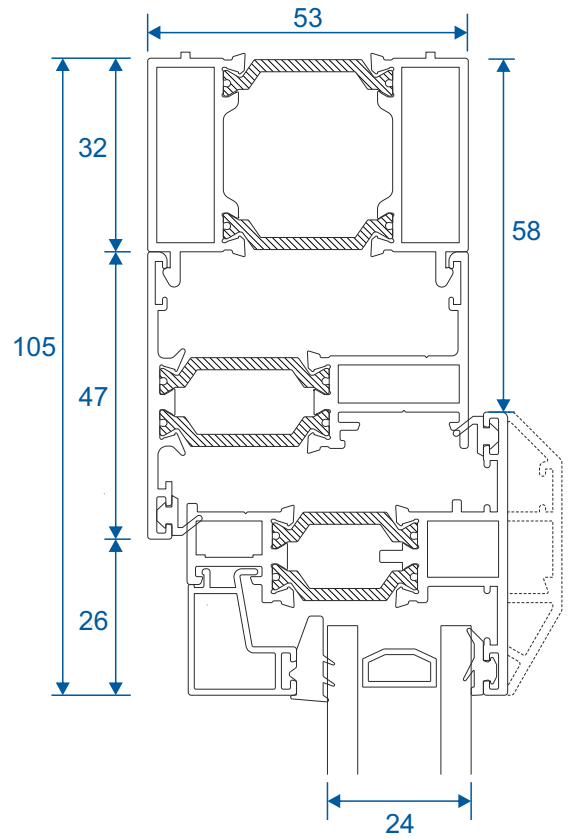

125° - 180°

ETC048 - 90° Corner Post For 70mm Frames (Non Structural)

ETC347 - 90° Corner Post For 53mm Frames (Non Structural)

Cills

ETC451 - 85mm Cill

ETC457 - 150mm Cill

Cills

ETC458 - 190mm Cill

ETC352 42mm Extension For 53mm Frame

ETC358 32mm Extension For 53mm Frame

DV515 42mm Extension For 70mm Frame

ETD057 20mm Extension For 70mm Frame

Coupling - 53mm Frames

25mm Coupler ETC356

15mm Coupler ETC353