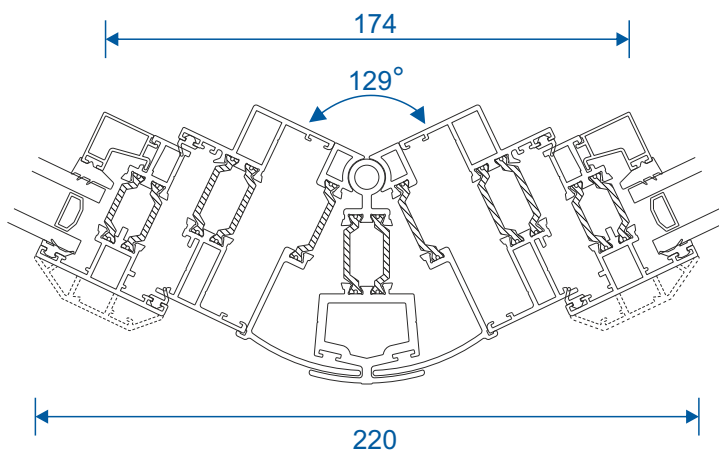

125° - 180°

ETC048 - 90° Corner Post For 70mm Frames (Non Structural)

ETC347 - 90° Corner Post For 53mm Frames (Non Structural)

Cills

ETC451 - 85mm Cill

ETC457 - 150mm Cill

Cills

ETC458 - 190mm Cill

Coupling - 70mm Frames

25mm Coupler ETC357

20mm Coupler ETC853

Corner Post

90° Corner Post For 70mm Frames (Non Structural)

90° Corner Post For 53mm Frames (Non Structural)

Bay Pole

180° - 125° Bay Pole For 53mm Frames (Non Structural)

Bay Pole

169° - 150° Bay Pole For 70mm Frames (Non Structural)

149° - 130° Bay Pole For 70mm Frames (Non Structural)

129° - 115° Bay Pole For 70mm Frames (Non Structural)

Main Office & Factory

Units 4-5, t: 01268 681612 (20 lines)
Charfleets Road, f: 01268 510058
Canvey Island, e: sales@duration.co.uk
Essex. SS8 0PQ w: www.duration.co.uk