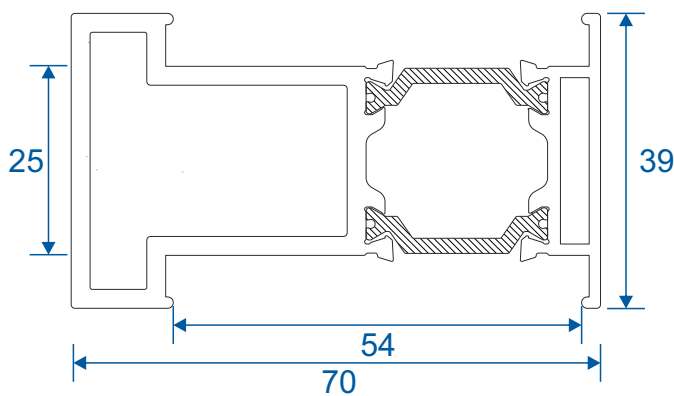

ETC374 - 24mm Square Bead For Vents

ETC366 - 28mm Square Bead

VL72 - Weather Bar

Extensions

DV515 - 42mm Extension For 70mm Frames

ETD057 - 20mm Extension For 70mm Frames

ETC352 - 42mm Extension For 53mm Frames

ETC358 - 32mm Extension For 53mm Frames

Couplers

ETC353 - 15mm Coupler For 53mm Frame

ETC356 - 25mm Coupler For 53mm Frame

ETC357 - 25mm Coupler For 70mm Frame

ETC853 - 20mm Coupler For 70mm Frame

Bay Pole & Adapters

ETC080 - Variable Bay Pole For 70mm Frames (Non Structural)

ETC081 - 169° - 150° Pole Adaptor

ETC082 - 149° - 130° Pole Adaptor

ETC083 - 129° - 115° Pole Adaptor

Bay Pole & Corner Posts

ETC869 - Circular Bay Pole For 53mm Frames (Non Structural)

125° - 180°

ETC048 - 90° Corner Post For 70mm Frames (Non Structural)

ETC347 - 90° Corner Post For 53mm Frames (Non Structural)

Cills

ETC451 - 85mm Cill

ETC457 - 150mm Cill

Cills

ETC458 - 190mm Cill