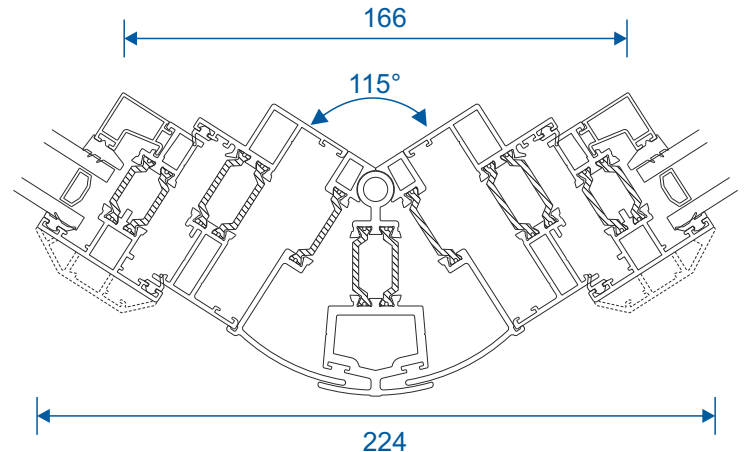

125° - 180°

ETC048 - 90° Corner Post For 70mm Frames (Non Structural)

ETC347 - 90° Corner Post For 53mm Frames (Non Structural)

Cills

ETC451 - 85mm Cill

ETC457 - 150mm Cill

Cills

ETC458 - 190mm Cill

Coupling - 70mm Frames

25mm Coupler ETC357

20mm Coupler ETC853

Corner Post

90° Corner Post For 70mm Frames (Non Structural)

90° Corner Post For 53mm Frames (Non Structural)

Bay Pole

180° - 125° Bay Pole For 53mm Frames (Non Structural)

Bay Pole

169° - 150° Bay Pole For 70mm Frames (Non Structural)

149° - 130° Bay Pole For 70mm Frames (Non Structural)

129° - 115° Bay Pole For 70mm Frames (Non Structural)

Main Office & Factory

Units 4-5, t: 01268 681612 (20 lines)
Charfleets Road, f: 01268 510058
Canvey Island, e: sales@duration.co.uk
Essex. SS8 0PQ w: www.duration.co.uk