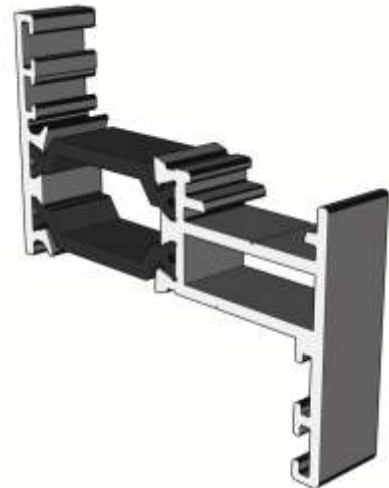

Section Drawings

Opening Windows - Flat Vent	14
Opening Windows - Feature Vent	15
Fixed Windows	16
Transom & Mullion Details	17
Head With Extensions	18
Coupling - 53mm Frames	19
Coupling - 70mm Frames	20
Corner Post Details	21
Variable Bay Pole - 53mm Frames	22
Variable Bay Pole - 70mm Frames	23

Outer Frames

ETC310 - 53mm Equal Leg

ETC304 - 70mm Square Direct Fix

ETC420 - 53mm Odd Leg

Transom / Mullion

ETC333 - 48mm Transom / Mullion

Opening Vents

ETC324N - Internally Glazed Flat Vent

ETC326 - Internally Glazed Feature Vent

Opening Vents

ETC321 - Externally Glazed Feature Vent

ETC328N - Externally Glazed Square Vent

Beads & Weather Bar

ETC370 - 24mm Square Bead

ETC364 - 24mm Chamfered Bead

ETC374 - 24mm Square Bead For Vents

ETC366 - 28mm Square Bead

VL72 - Weather Bar

Extensions

DV515 - 42mm Extension For 70mm Frames

ETD057 - 20mm Extension For 70mm Frames

ETC352 - 42mm Extension For 53mm Frames