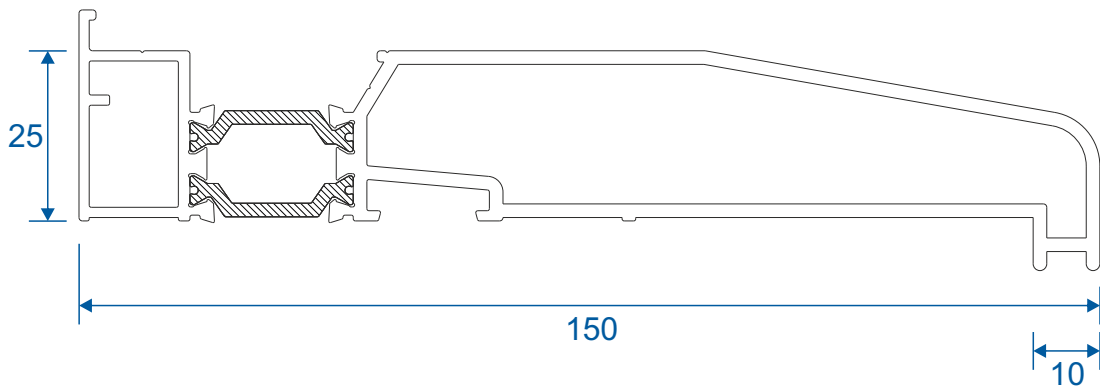

ETC080 - Variable Bay Pole For 70mm Frames (Non Structural)

ETC081 - 169° - 150° Pole Adaptor

ETC082 - 149° - 130° Pole Adaptor

ETC083 - 129° - 115° Pole Adaptor

Bay Pole & Corner Posts

ETC869 - Circular Bay Pole For 53mm Frames (Non Structural)

125° - 180°

ETC048 - 90° Corner Post For 70mm Frames (Non Structural)

ETC347 - 90° Corner Post For 53mm Frames (Non Structural)

Cills

ETC451 - 85mm Cill

ETC457 - 150mm Cill

Cills

ETC458 - 190mm Cill

ETC479 - 225mm Cill

Opening Windows - With Flat Vent

Opening Vents With ETC310 Outer Frame

Opening Vents With ETC304 Outer Frame

Opening Windows - With Feature Vent

Opening Vents With ETC310 Outer Frame

Opening Vents With ETC304 Outer Frame