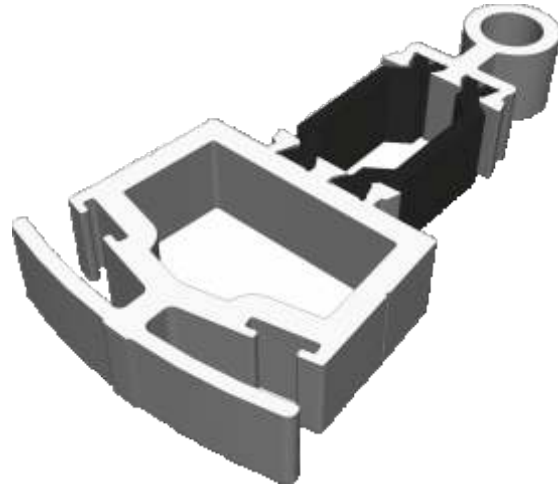

ETC374 - 24mm Square Bead For Vents

ETC366 - 28mm Square Bead

VL72 - Weather Bar

Extensions

DV515 - 42mm Extension For 70mm Frames

ETD057 - 20mm Extension For 70mm Frames

ETC352 - 42mm Extension For 53mm Frames

ETC358 - 32mm Extension For 53mm Frames

Couplers

ETC353 - 15mm Coupler For 53mm Frame

ETC356 - 25mm Coupler For 53mm Frame

ETC357 - 25mm Coupler For 70mm Frame

ETC853 - 20mm Coupler For 70mm Frame

Bay Pole & Adapters

ETC080 - Variable Bay Pole For 70mm Frames (Non Structural)

ETC081 - 169° - 150° Pole Adaptor

ETC082 - 149° - 130° Pole Adaptor

ETC083 - 129° - 115° Pole Adaptor

Bay Pole & Corner Posts

ETC869 - Circular Bay Pole For 53mm Frames (Non Structural)