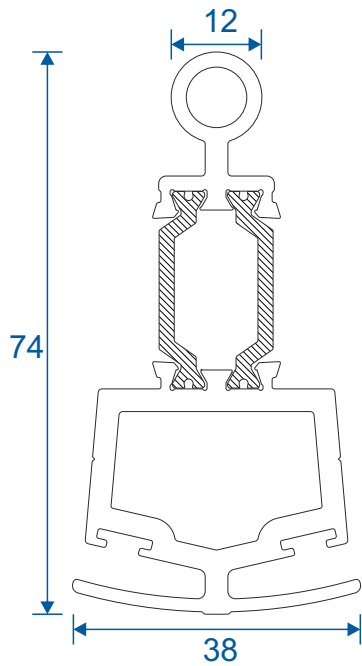

ETC374 - 24mm Square Bead For Vents

ETC366 - 28mm Square Bead

VL72 - Weather Bar

Extensions

DV515 - 42mm Extension For 70mm Frames

ETD057 - 20mm Extension For 70mm Frames

ETC352 - 42mm Extension For 53mm Frames

ETC358 - 32mm Extension For 53mm Frames

Couplers

ETC353 - 15mm Coupler For 53mm Frame

ETC356 - 25mm Coupler For 53mm Frame

ETC357 - 25mm Coupler For 70mm Frame

ETC853 - 20mm Coupler For 70mm Frame

Bay Pole & Adapters

ETC080 - Variable Bay Pole For 70mm Frames (Non Structural)

ETC081 - 169° - 150° Pole Adaptor

ETC082 - 149° - 130° Pole Adaptor

ETC083 - 129° - 115° Pole Adaptor

Bay Pole & Corner Posts

ETC869 - Circular Bay Pole For 53mm Frames (Non Structural)

125° - 180°

ETC048 - 90° Corner Post For 70mm Frames (Non Structural)

ETC347 - 90° Corner Post For 53mm Frames (Non Structural)

Cills

ETC451 - 85mm Cill

ETC457 - 150mm Cill

Cills

ETC458 - 190mm Cill