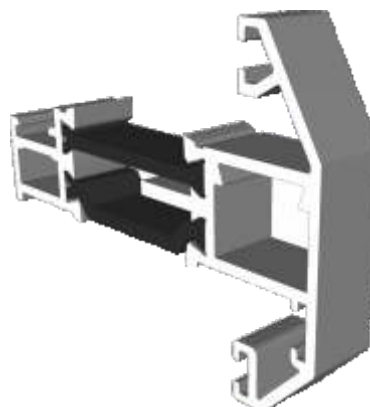

DuraTherm 300

Section Identification Guide

DURATION
WINDOWS

Contents

Profiles

Outer Frames	3
Transom / Mullion	4
Opening Vents	5 - 6
Beads & Weather Bar	7
Extensions	8
Couplers	9
Bay Pole & Adapters (For 70mm Frame)	10
Bay Pole (For 53mm Frame)	11
Corner Posts	11
Cills	12 - 13

Outer Frames

ETC310 - 53mm Equal Leg

ETC304 - 70mm Square Direct Fix

ETC420 - 53mm Odd Leg

Transom / Mullion

ETC333 - 48mm Transom / Mullion

Opening Vents

ETC324N - Internally Glazed Flat Vent

ETC326 - Internally Glazed Feature Vent

Opening Vents

ETC321 - Externally Glazed Feature Vent

ETC328N - Externally Glazed Square Vent

Beads & Weather Bar

ETC370 - 24mm Square Bead

ETC364 - 24mm Chamfered Bead

ETC374 - 24mm Square Bead For Vents

ETC366 - 28mm Square Bead

VL72 - Weather Bar

Extensions

DV515 - 42mm Extension For 70mm Frames

ETD057 - 20mm Extension For 70mm Frames

ETC352 - 42mm Extension For 53mm Frames