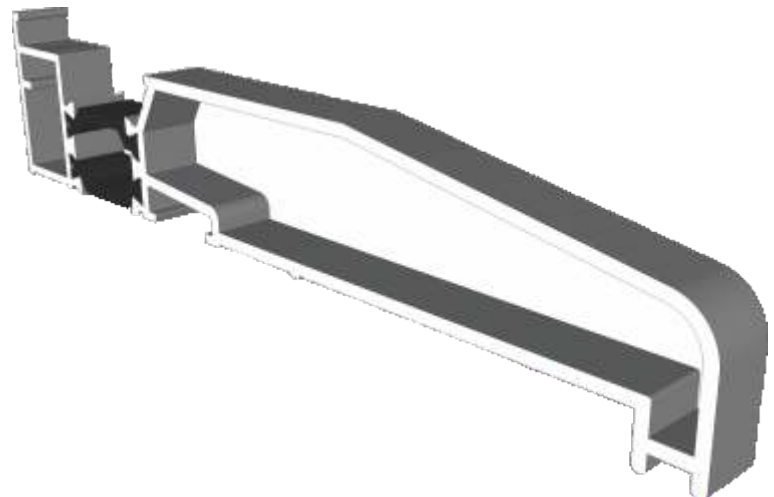

125° - 180°

ETC048 - 90° Corner Post For 70mm Frames (Non Structural)

ETC347 - 90° Corner Post For 53mm Frames (Non Structural)

Cills

ETC451 - 85mm Cill

ETC457 - 150mm Cill

Cills

ETC458 - 190mm Cill