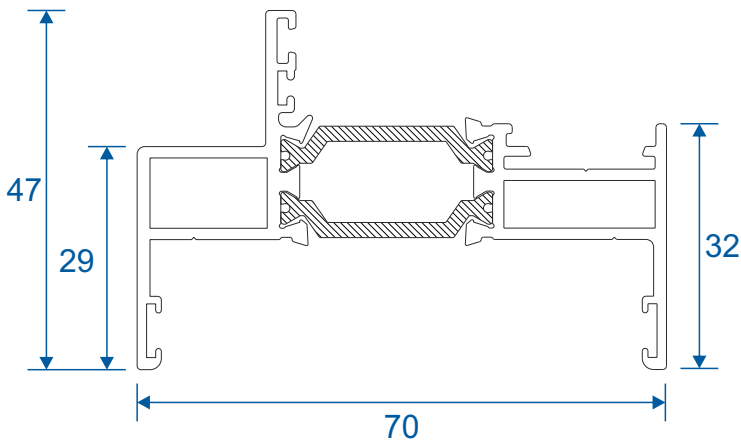

DuraTherm 300

Section Identification Guide

DURATION
WINDOWS

Contents

Profiles

Outer Frames	3
Transom / Mullion	4
Opening Vents	5 - 6
Beads & Weather Bar	7
Extensions	8
Couplers	9
Bay Pole & Adapters (For 70mm Frame)	10
Bay Pole (For 53mm Frame)	11
Corner Posts	11
Cills	12 - 13

Section Drawings

Opening Windows - Flat Vent	14
Opening Windows - Feature Vent	15
Fixed Windows	16
Transom & Mullion Details	17
Head With Extensions	18
Coupling - 53mm Frames	19
Coupling - 70mm Frames	20
Corner Post Details	21
Variable Bay Pole - 53mm Frames	22
Variable Bay Pole - 70mm Frames	23

Outer Frames

ETC310 - 53mm Equal Leg

ETC304 - 70mm Square Direct Fix

ETC420 - 53mm Odd Leg

Transom / Mullion

ETC333 - 48mm Transom / Mullion

Opening Vents

ETC324N - Internally Glazed Flat Vent