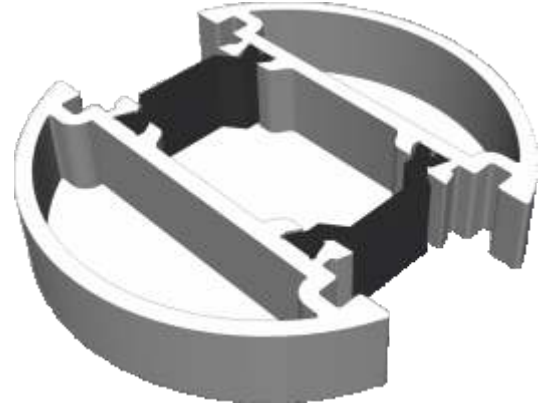

ETC080 - Variable Bay Pole For 70mm Frames (Non Structural)

ETC081 - 169° - 150° Pole Adaptor

ETC082 - 149° - 130° Pole Adaptor

ETC083 - 129° - 115° Pole Adaptor

Bay Pole & Corner Posts

ETC869 - Circular Bay Pole For 53mm Frames (Non Structural)

125° - 180°

ETC048 - 90° Corner Post For 70mm Frames (Non Structural)

ETC347 - 90° Corner Post For 53mm Frames (Non Structural)

Cills

ETC451 - 85mm Cill

ETC457 - 150mm Cill

Cills

ETC458 - 190mm Cill