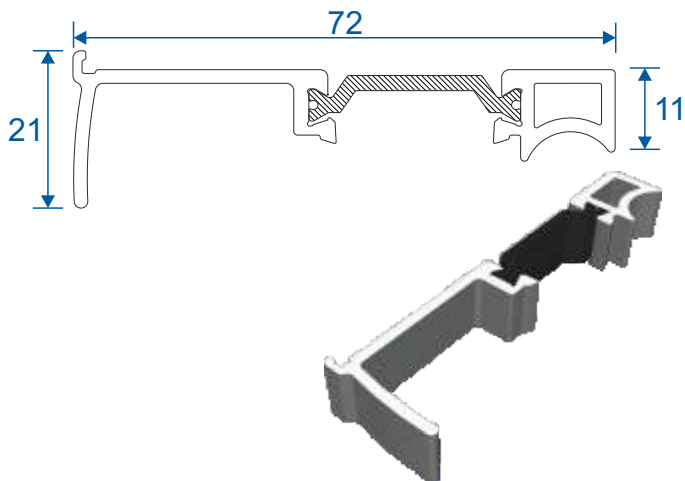

ETC374 - 24mm Square Bead For Vents

ETC366 - 28mm Square Bead

VL72 - Weather Bar

Extensions

DV515 - 42mm Extension For 70mm Frames

ETD057 - 20mm Extension For 70mm Frames

ETC352 - 42mm Extension For 53mm Frames

ETC358 - 32mm Extension For 53mm Frames

Couplers

ETC353 - 15mm Coupler For 53mm Frame

ETC356 - 25mm Coupler For 53mm Frame

ETC357 - 25mm Coupler For 70mm Frame

ETC853 - 20mm Coupler For 70mm Frame

Bay Pole & Adapters

ETC080 - Variable Bay Pole For 70mm Frames (Non Structural)

ETC081 - 169° - 150° Pole Adaptor

ETC082 - 149° - 130° Pole Adaptor

ETC083 - 129° - 115° Pole Adaptor

Bay Pole & Corner Posts

ETC869 - Circular Bay Pole For 53mm Frames (Non Structural)

125° - 180°

ETC048 - 90° Corner Post For 70mm Frames (Non Structural)

ETC347 - 90° Corner Post For 53mm Frames (Non Structural)

Cills

ETC451 - 85mm Cill

ETC457 - 150mm Cill

Cills

ETC458 - 190mm Cill