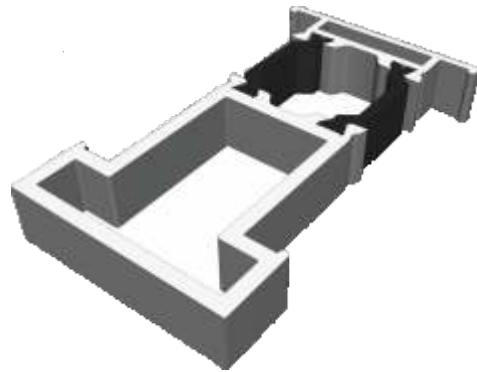

ETC358 - 32mm Extension For 53mm Frames

Couplers

ETC353 - 15mm Coupler For 53mm Frame

ETC356 - 25mm Coupler For 53mm Frame

ETC357 - 25mm Coupler For 70mm Frame

ETC853 - 20mm Coupler For 70mm Frame

Bay Pole & Adapters

ETC080 - Variable Bay Pole For 70mm Frames (Non Structural)

ETC081 - 169° - 150° Pole Adaptor

ETC082 - 149° - 130° Pole Adaptor

ETC083 - 129° - 115° Pole Adaptor

Bay Pole & Corner Posts

ETC869 - Circular Bay Pole For 53mm Frames (Non Structural)