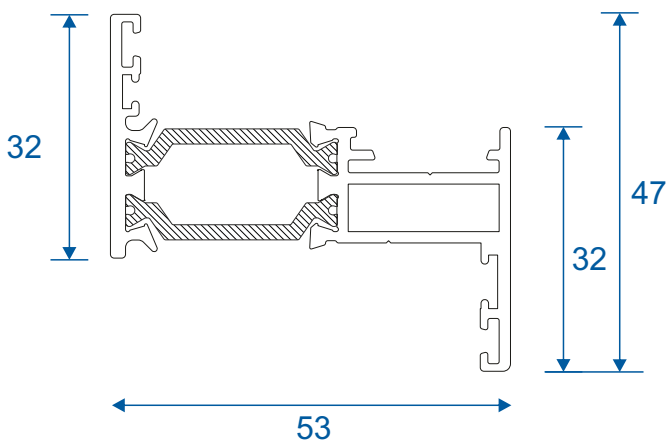

DuraTherm 300

Section Identification Guide

DURATION
WINDOWS

Contents

Profiles

Outer Frames	3
Transom / Mullion	4
Opening Vents	5 - 6
Beads & Weather Bar	7
Extensions	8
Couplers	9
Bay Pole & Adapters (For 70mm Frame)	10
Bay Pole (For 53mm Frame)	11
Corner Posts	11
Cills	12 - 13

Section Drawings

Opening Windows - Flat Vent	14
Opening Windows - Feature Vent	15
Fixed Windows	16
Transom & Mullion Details	17
Head With Extensions	18
Coupling - 53mm Frames	19
Coupling - 70mm Frames	20
Corner Post Details	21
Variable Bay Pole - 53mm Frames	22
Variable Bay Pole - 70mm Frames	23

Outer Frames

ETC310 - 53mm Equal Leg

ETC304 - 70mm Square Direct Fix

ETC420 - 53mm Odd Leg

Transom / Mullion

ETC333 - 48mm Transom / Mullion

Opening Vents

ETC324N - Internally Glazed Flat Vent

ETC326 - Internally Glazed Feature Vent

Opening Vents

ETC321 - Externally Glazed Feature Vent

ETC328N - Externally Glazed Square Vent

Beads & Weather Bar

ETC370 - 24mm Square Bead

ETC364 - 24mm Chamfered Bead