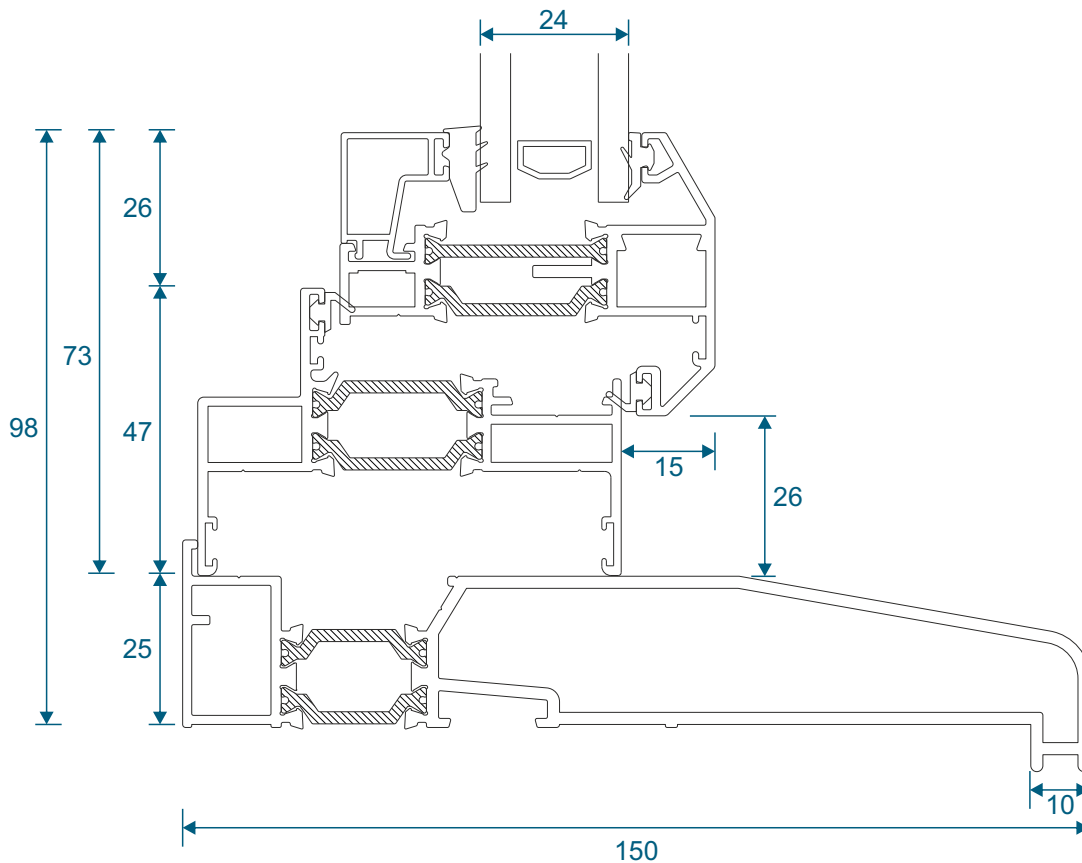

125° - 180°

ETC048 - 90° Corner Post For 70mm Frames (Non Structural)

ETC347 - 90° Corner Post For 53mm Frames (Non Structural)

Cills

ETC451 - 85mm Cill

ETC457 - 150mm Cill

Cills

ETC458 - 190mm Cill

ETC479 - 225mm Cill

Opening Windows - With Flat Vent

Opening Vents With ETC310 Outer Frame

Opening Vents With ETC304 Outer Frame

Opening Windows - With Feature Vent

Opening Vents With ETC310 Outer Frame

Opening Vents With ETC304 Outer Frame