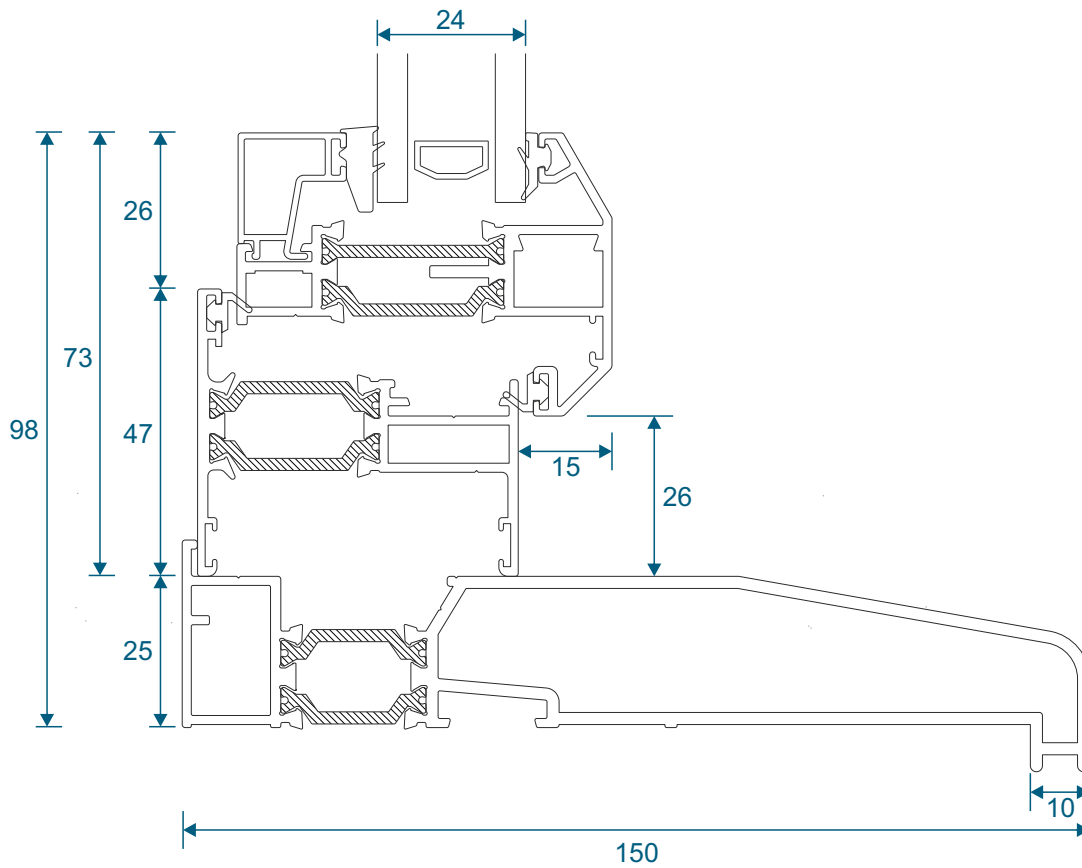

125° - 180°

ETC048 - 90° Corner Post For 70mm Frames (Non Structural)

ETC347 - 90° Corner Post For 53mm Frames (Non Structural)

Cills

ETC451 - 85mm Cill

ETC457 - 150mm Cill

Cills

ETC458 - 190mm Cill

ETC479 - 225mm Cill

Opening Windows - With Flat Vent

Opening Vents With ETC310 Outer Frame

Opening Vents With ETC304 Outer Frame

Opening Windows - With Feature Vent

Opening Vents With ETC310 Outer Frame

Opening Vents With ETC304 Outer Frame