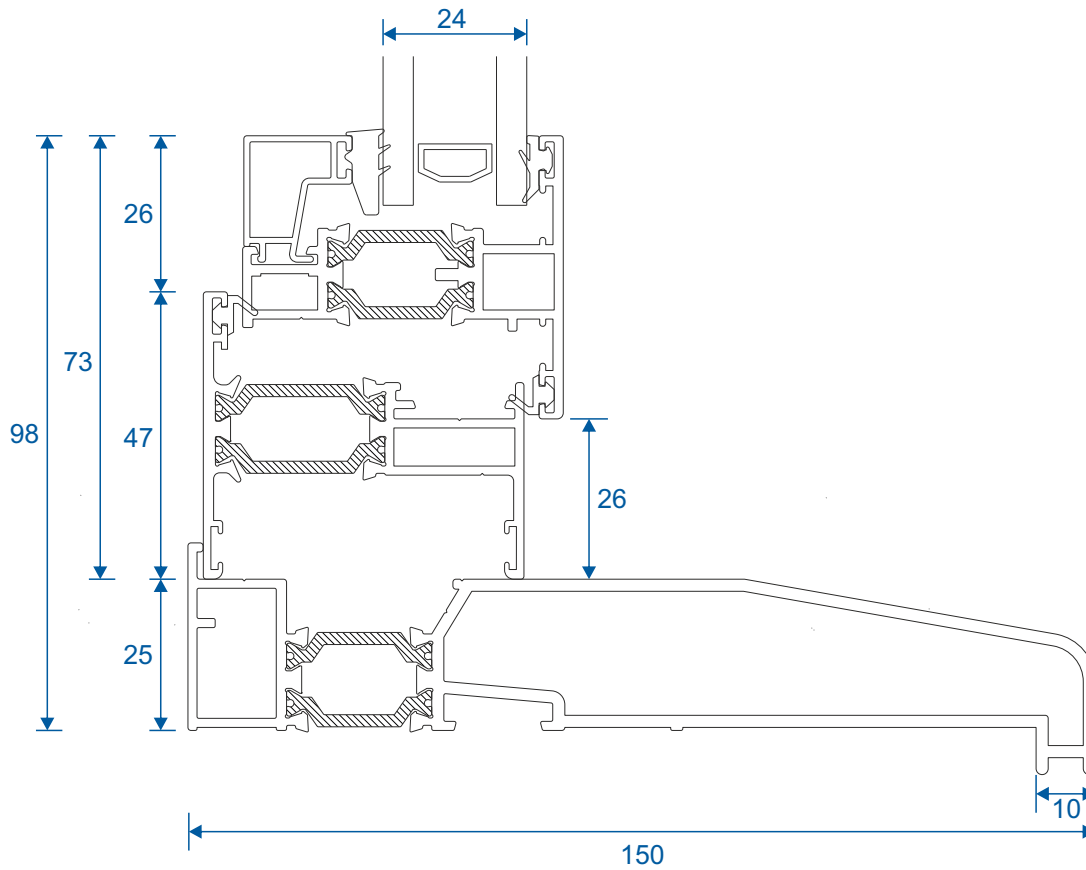

125° - 180°

ETC048 - 90° Corner Post For 70mm Frames (Non Structural)

ETC347 - 90° Corner Post For 53mm Frames (Non Structural)

Cills

ETC451 - 85mm Cill

ETC457 - 150mm Cill

Cills

ETC458 - 190mm Cill

ETC479 - 225mm Cill

Opening Windows - With Flat Vent

Opening Vents With ETC310 Outer Frame

Opening Vents With ETC304 Outer Frame

Opening Windows - With Feature Vent

Opening Vents With ETC310 Outer Frame

Opening Vents With ETC304 Outer Frame