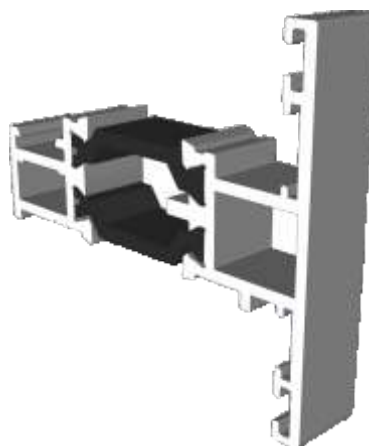

DuraTherm 300

Section Identification Guide

DURATION
WINDOWS

Contents

Profiles

Outer Frames	3
Transom / Mullion	4
Opening Vents	5 - 6
Beads & Weather Bar	7
Extensions	8
Couplers	9
Bay Pole & Adapters (For 70mm Frame)	10
Bay Pole (For 53mm Frame)	11
Corner Posts	11
Cills	12 - 13

Section Drawings

Opening Windows - Flat Vent	14
Opening Windows - Feature Vent	15
Fixed Windows	16
Transom & Mullion Details	17
Head With Extensions	18
Coupling - 53mm Frames	19
Coupling - 70mm Frames	20
Corner Post Details	21
Variable Bay Pole - 53mm Frames	22
Variable Bay Pole - 70mm Frames	23

Outer Frames

ETC310 - 53mm Equal Leg

ETC304 - 70mm Square Direct Fix

ETC420 - 53mm Odd Leg

Transom / Mullion

ETC333 - 48mm Transom / Mullion

Opening Vents

ETC324N - Internally Glazed Flat Vent

ETC326 - Internally Glazed Feature Vent

Opening Vents

ETC321 - Externally Glazed Feature Vent

ETC328N - Externally Glazed Square Vent

Beads & Weather Bar

ETC370 - 24mm Square Bead

ETC364 - 24mm Chamfered Bead