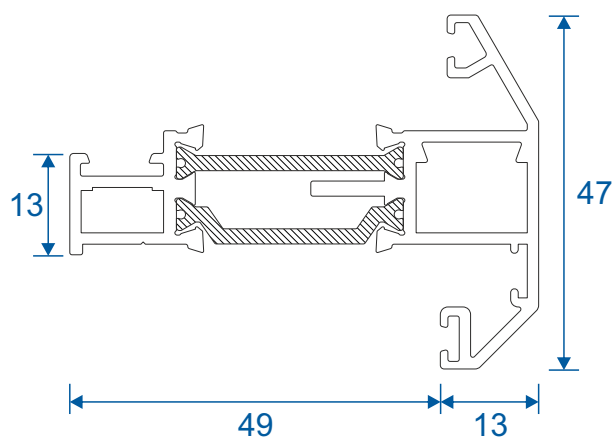

Section Drawings

Opening Windows - Flat Vent	14
Opening Windows - Feature Vent	15
Fixed Windows	16
Transom & Mullion Details	17
Head With Extensions	18
Coupling - 53mm Frames	19
Coupling - 70mm Frames	20
Corner Post Details	21
Variable Bay Pole - 53mm Frames	22
Variable Bay Pole - 70mm Frames	23

Outer Frames

ETC310 - 53mm Equal Leg

ETC304 - 70mm Square Direct Fix

ETC420 - 53mm Odd Leg

Transom / Mullion

ETC333 - 48mm Transom / Mullion

Opening Vents

ETC324N - Internally Glazed Flat Vent

ETC326 - Internally Glazed Feature Vent

Opening Vents

ETC321 - Externally Glazed Feature Vent

ETC328N - Externally Glazed Square Vent

Beads & Weather Bar

ETC370 - 24mm Square Bead

ETC364 - 24mm Chamfered Bead

ETC374 - 24mm Square Bead For Vents

ETC366 - 28mm Square Bead

VL72 - Weather Bar

Extensions

DV515 - 42mm Extension For 70mm Frames

ETD057 - 20mm Extension For 70mm Frames

ETC352 - 42mm Extension For 53mm Frames