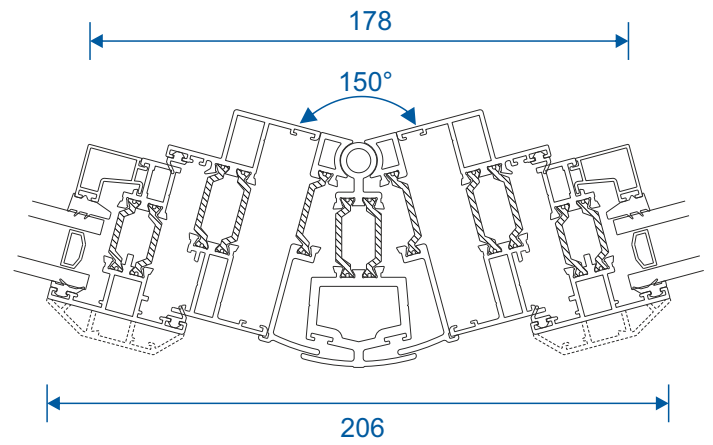

Coupling - 70mm Frames

25mm Coupler ETC357

20mm Coupler ETC853

Corner Post

90° Corner Post For 70mm Frames (Non Structural)

90° Corner Post For 53mm Frames (Non Structural)

Bay Pole

180° - 125° Bay Pole For 53mm Frames (Non Structural)

Bay Pole

169° - 150° Bay Pole For 70mm Frames (Non Structural)

149° - 130° Bay Pole For 70mm Frames (Non Structural)

129° - 115° Bay Pole For 70mm Frames (Non Structural)

Main Office & Factory

Units 4-5, t: 01268 681612 (20 lines)
Charfleets Road, f: 01268 510058
Canvey Island, e: sales@duration.co.uk
Essex. SS8 0PQ w: www.duration.co.uk