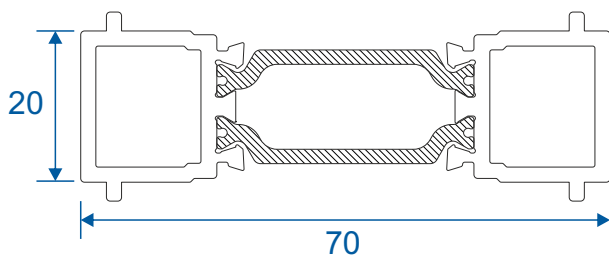

ETC374 - 24mm Square Bead For Vents

ETC366 - 28mm Square Bead

VL72 - Weather Bar

Extensions

DV515 - 42mm Extension For 70mm Frames

ETD057 - 20mm Extension For 70mm Frames

ETC352 - 42mm Extension For 53mm Frames

ETC358 - 32mm Extension For 53mm Frames

Couplers

ETC353 - 15mm Coupler For 53mm Frame

ETC356 - 25mm Coupler For 53mm Frame

ETC357 - 25mm Coupler For 70mm Frame

ETC853 - 20mm Coupler For 70mm Frame

Bay Pole & Adapters

ETC080 - Variable Bay Pole For 70mm Frames (Non Structural)

ETC081 - 169° - 150° Pole Adaptor

ETC082 - 149° - 130° Pole Adaptor

ETC083 - 129° - 115° Pole Adaptor

Bay Pole & Corner Posts

ETC869 - Circular Bay Pole For 53mm Frames (Non Structural)