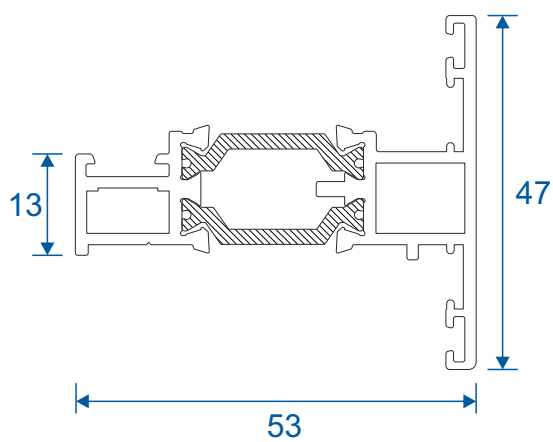

Section Drawings

Opening Windows - Flat Vent	14
Opening Windows - Feature Vent	15
Fixed Windows	16
Transom & Mullion Details	17
Head With Extensions	18
Coupling - 53mm Frames	19
Coupling - 70mm Frames	20
Corner Post Details	21
Variable Bay Pole - 53mm Frames	22
Variable Bay Pole - 70mm Frames	23

Outer Frames

ETC310 - 53mm Equal Leg

ETC304 - 70mm Square Direct Fix

ETC420 - 53mm Odd Leg

Transom / Mullion

ETC333 - 48mm Transom / Mullion

Opening Vents

ETC324N - Internally Glazed Flat Vent

ETC326 - Internally Glazed Feature Vent

Opening Vents

ETC321 - Externally Glazed Feature Vent

ETC328N - Externally Glazed Square Vent

Beads & Weather Bar

ETC370 - 24mm Square Bead

ETC364 - 24mm Chamfered Bead

ETC374 - 24mm Square Bead For Vents

ETC366 - 28mm Square Bead

VL72 - Weather Bar

Extensions

DV515 - 42mm Extension For 70mm Frames

ETD057 - 20mm Extension For 70mm Frames

ETC352 - 42mm Extension For 53mm Frames