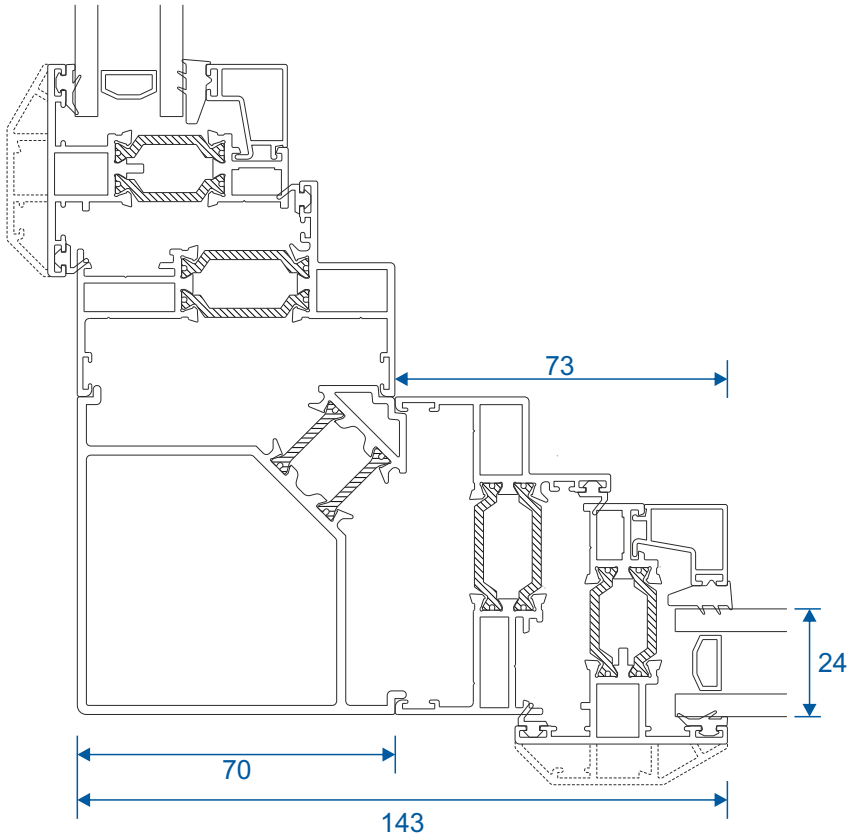

Coupling - 70mm Frames

25mm Coupler ETC357

20mm Coupler ETC853

Corner Post

90° Corner Post For 70mm Frames (Non Structural)

90° Corner Post For 53mm Frames (Non Structural)

Bay Pole

180° - 125° Bay Pole For 53mm Frames (Non Structural)

Bay Pole

169° - 150° Bay Pole For 70mm Frames (Non Structural)

149° - 130° Bay Pole For 70mm Frames (Non Structural)

129° - 115° Bay Pole For 70mm Frames (Non Structural)

Main Office & Factory

Units 4-5, t: 01268 681612 (20 lines)
Charfleets Road, f: 01268 510058
Canvey Island, e: sales@duration.co.uk
Essex. SS8 0PQ w: www.duration.co.uk