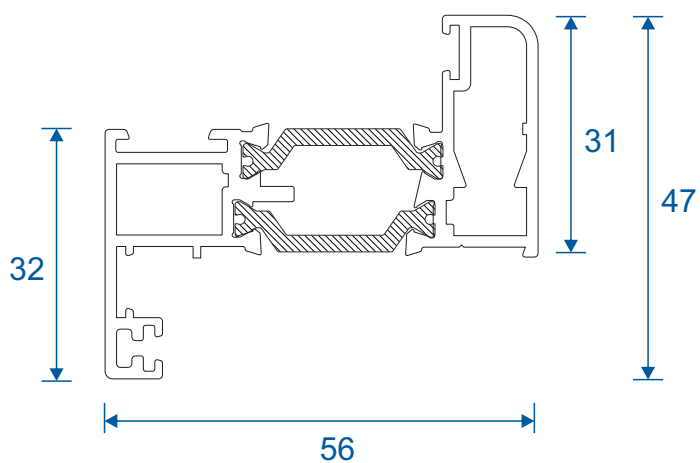

Section Drawings

Opening Windows - Flat Vent	14
Opening Windows - Feature Vent	15
Fixed Windows	16
Transom & Mullion Details	17
Head With Extensions	18
Coupling - 53mm Frames	19
Coupling - 70mm Frames	20
Corner Post Details	21
Variable Bay Pole - 53mm Frames	22
Variable Bay Pole - 70mm Frames	23

Outer Frames

ETC310 - 53mm Equal Leg

ETC304 - 70mm Square Direct Fix

ETC420 - 53mm Odd Leg

Transom / Mullion

ETC333 - 48mm Transom / Mullion

Opening Vents

ETC324N - Internally Glazed Flat Vent

ETC326 - Internally Glazed Feature Vent

Opening Vents

ETC321 - Externally Glazed Feature Vent

ETC328N - Externally Glazed Square Vent

Beads & Weather Bar

ETC370 - 24mm Square Bead

ETC364 - 24mm Chamfered Bead

ETC374 - 24mm Square Bead For Vents

ETC366 - 28mm Square Bead

VL72 - Weather Bar

Extensions

DV515 - 42mm Extension For 70mm Frames

ETD057 - 20mm Extension For 70mm Frames

ETC352 - 42mm Extension For 53mm Frames